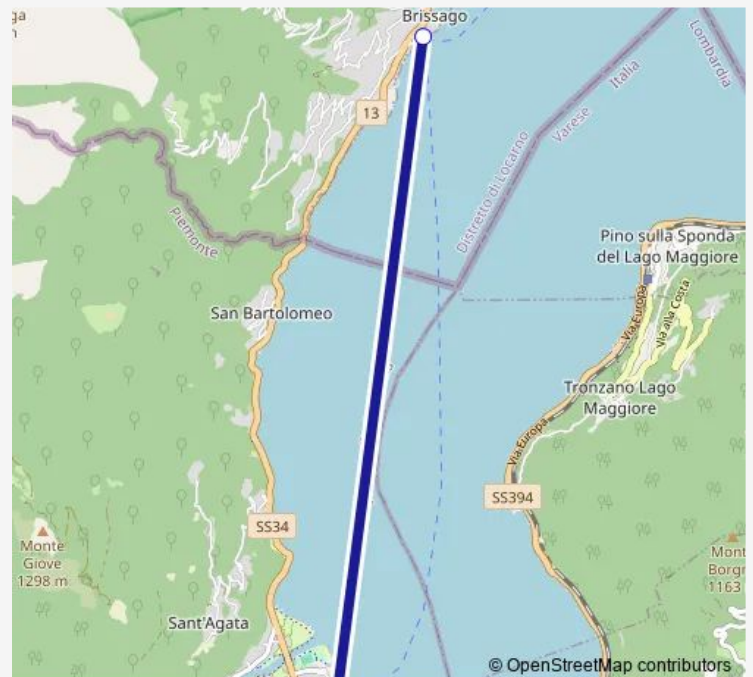

Ferry 3630 BAT 3630

[Go to website](#)

Direction

Cannobio (lago) — Brissago (lago)

2 stops

[Open route schedule](#)

Cannobio (lago)

Brissago (lago)

Route schedule

Cannobio (lago) — Brissago (lago)

Monday	—
Tuesday	—
Wednesday	—
Thursday	—
Friday	—
Saturday	—
Sunday	10:35

Route info

Direction: Cannobio (lago)

Stops: 2

Trip Duration: 0 hour 37 min

■ 3630 — BAT 3630

Direction

Brissago (lago) — Cannobio (lago)

2 stops

[Open route schedule](#)

Brissago (lago)

Cannobio (lago)

Route schedule

Brissago (lago) — Cannobio (lago)

Monday	—
Tuesday	—
Wednesday	—
Thursday	—
Friday	—
Saturday	—
Sunday	11:15

Route info

Direction: Brissago (lago)

Stops: 2

Trip Duration: 0 hour 25 min

3630 Ferry time schedules and route maps are available in an offline PDF at busmaps.com. Use the busmaps.com website to see live bus times, train schedule or subway schedule, and step-by-step directions for all public transit in Cannobio