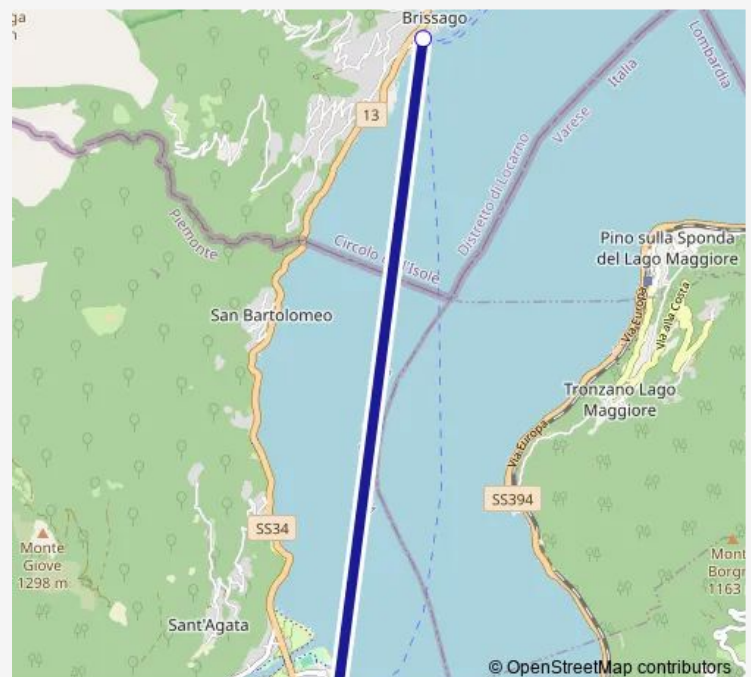

Ferry 3630 BAT 3630

[Go to website](#)

Direction

Cannobio (lago) — Brissago (lago)

2 stops

[Open route schedule](#)

Cannobio (lago)

Brissago (lago)

Route schedule

Cannobio (lago) — Brissago (lago)

Monday —

Tuesday —

Wednesday —

Thursday —

Friday —

Saturday —

Sunday 10:35

Route info

Direction: Cannobio (lago)

Stops: 2

Trip Duration: 0 hour 37 min

■ 3630 — BAT 3630

Direction

Brissago (Iago) — Cannobio (Iago)

2 stops

[Open route schedule](#)

Brissago (Iago)

Cannobio (Iago)

Route schedule

Brissago (Iago) — Cannobio (Iago)

Monday	—
Tuesday	—
Wednesday	—
Thursday	—
Friday	—
Saturday	—
Sunday	11:15

Route info