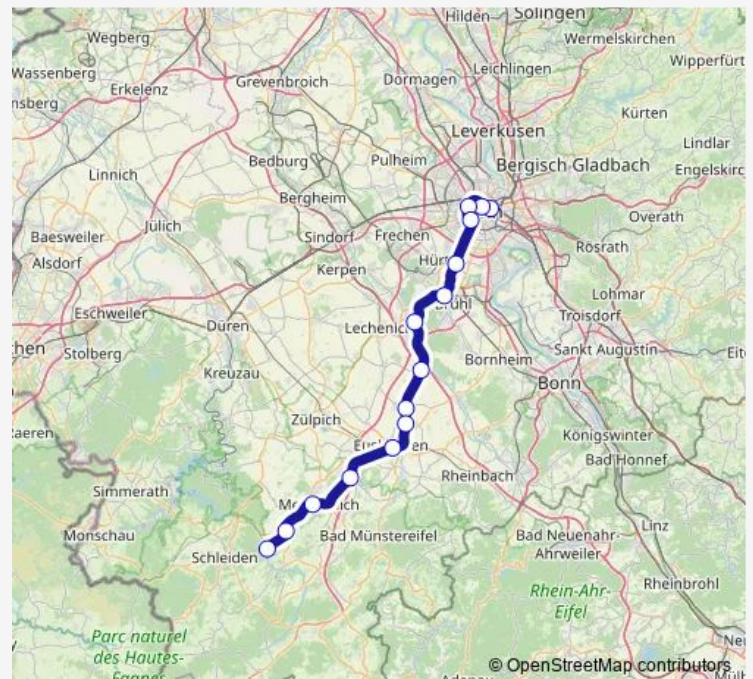

Mechernich Bf

Kall Scheven Bf

Kall Bf

Route schedule

Köln Köln Messe/Deutz Bf — Kall Bf

Monday 01:00-23:40

Tuesday 00:32-23:40

Wednesday 00:32-23:40

Thursday 00:32-23:40

Friday 00:32-24:00

Saturday 00:40-23:40

Sunday 00:46-23:46

Route info

Direction: Köln Köln Messe/Deutz Bf

Stops: 15

Trip Duration: 1 hour 12 min

Direction

Kall Bf — Köln Köln Messe/Deutz Bf

15 stops

[Open route schedule](#)

Kall Bf

Kall Scheven Bf

Mechernich Bf

Mechernich Satzvey Bf

Thursday 00:05-23:05

Friday 00:05-23:05

Saturday 00:05-23:05

Sunday 00:05-23:05

Route info

Direction: Kall Bf

Stops: 15

Trip Duration: 1 hour 13 min