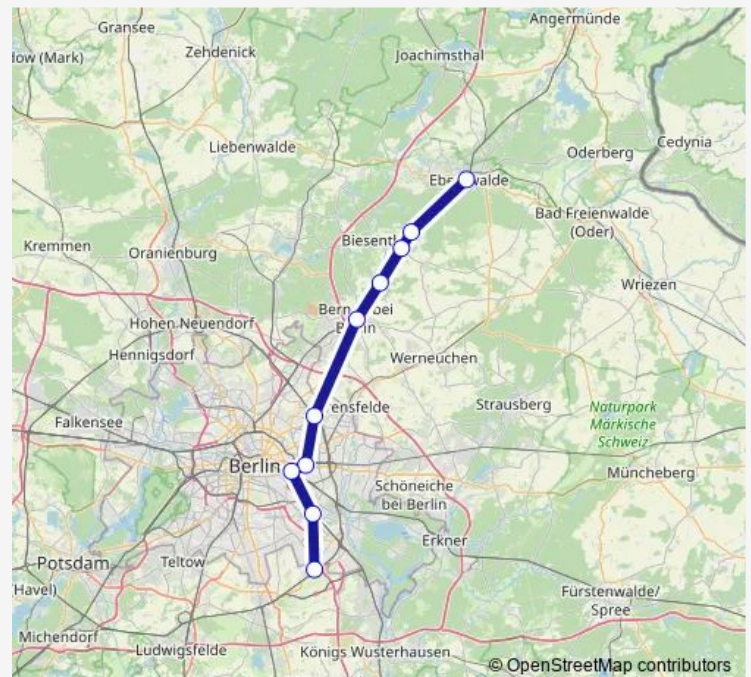

### Direction

Berlin-Lichtenberg — Wünsdorf-Waldstadt

10 stops

[Open route schedule](#)

Berlin-Lichtenberg

Berlin Ostkreuz

Berlin-Schöneweide

Flughafen Ber

### Route schedule

Berlin-Lichtenberg — Wünsdorf-Waldstadt

Monday 00:22-22:39

Tuesday 00:22-22:39

Wednesday 00:22-22:39

Thursday 00:22-22:39

Friday 00:22-22:39

Saturday 00:22-22:39

### Route info

Direction: Berlin-Lichtenberg

Stops: 10

Trip Duration: 1 hour 1 min

■ RB24