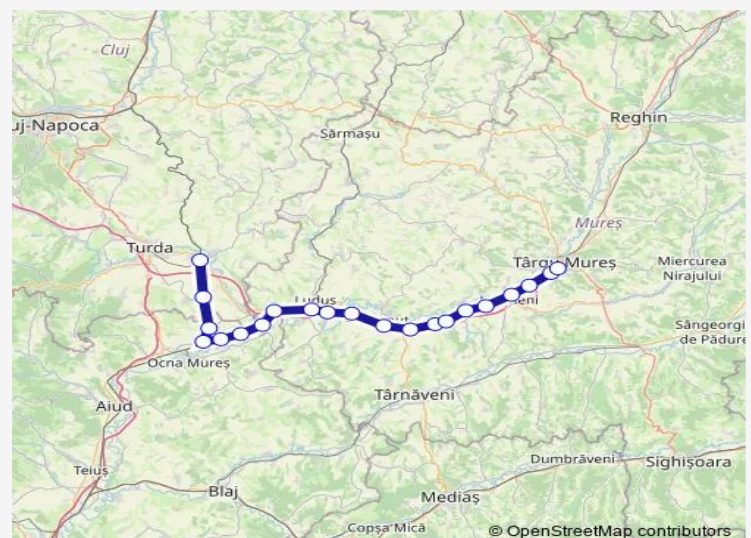

Monday 04:55-12:04

Tuesday 04:55-12:04

Wednesday 04:55-12:04

Thursday 04:55-12:04

Friday 04:55-12:04

Saturday 04:55-12:04

Sunday 04:55-12:04

Route info

Direction: Câmpia Turzii

Stops: 21

Trip Duration: 2 hour 11 min

R: Câmpia Turzii - Târgu Mureş — R: Câmpia Turzii - Călăraşi Turda Hm. - Grindeni h. - Războieni - Lunca...

G-ral N. Dăscălescu Hm.

Târgu Mureş Sud