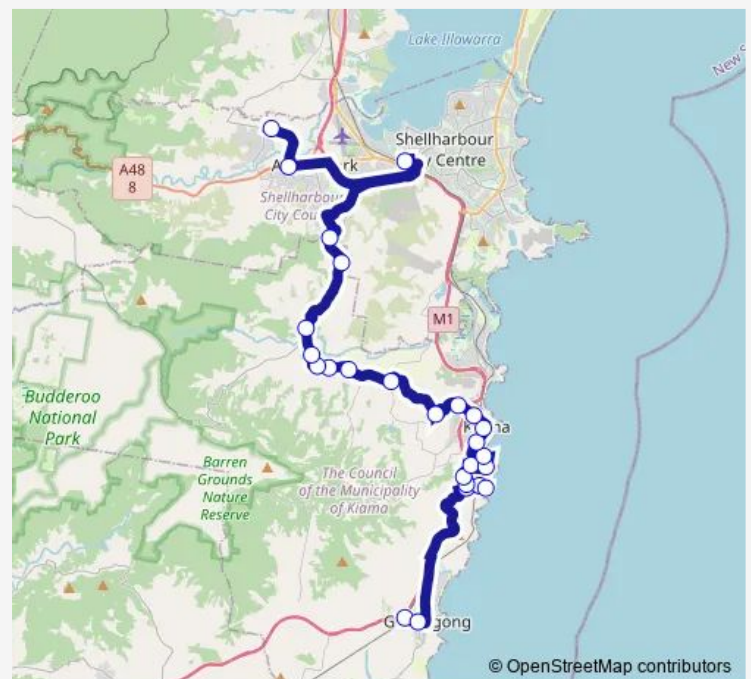

Jamberoo Rd At Jerrara Rd

Jamberoo Rd After Factory Lane

Allowrie St After Golden Valley Rd

Jamberoo School Of Arts, Allowrie St

Jamberoo Public School, Churchill St

Route schedule

Gerringong Station — St Paul's Catholic Primary School, Tongarra Rd

Monday 07:17

Tuesday 07:17

Wednesday 07:17

Thursday 07:17

Friday 07:17

Saturday —

Sunday —

Route info

Direction: Gerringong Station

Stops: 26

Trip Duration: 1 hour 24 min

S490 — Oak Flats and Albion Park Schools to Gerringong via Jamberoo and Kiama

Jamberoo Rd At Curramore Rd

Jamberoo Rd After Croome Vale Rd

Monday 14:10

Tuesday —

Wednesday —

Thursday —

Friday —

Saturday —

Sunday —

Route info