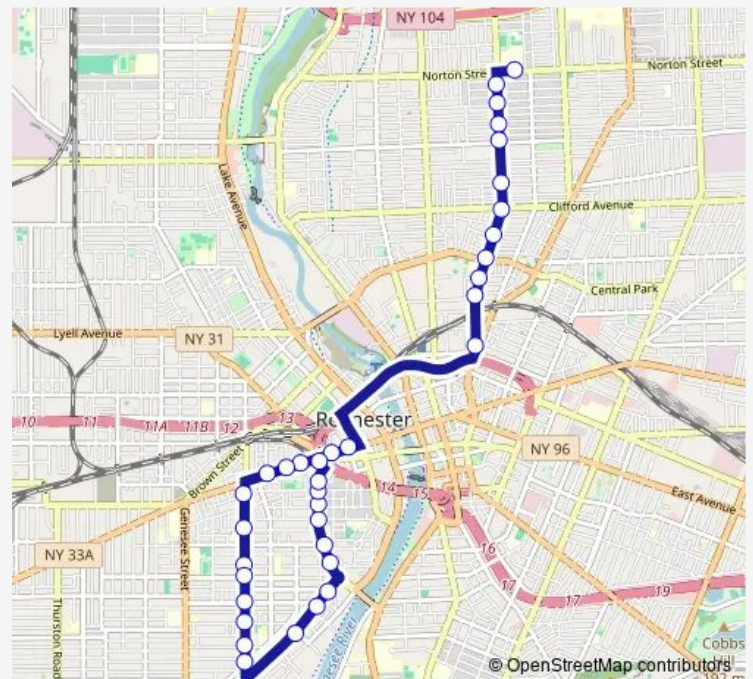

Jefferson & Clifton

Main & King

Main & Canal

Route schedule

Ford & Main — Franklin High School

Monday 06:47

Tuesday 06:47

Wednesday 06:47

Thursday 06:47

Friday 06:47

Saturday —

Sunday —

Route info

Direction: Ford & Main

Stops: 32

Trip Duration: 0 hour 28 min

427 — Mayors Heights-Plymouth/Norto

Main & Trowbridge

Main & Washington (Rochester)

Plymouth & Church

Hudson & North

Hudson & Wilson

Hudson & Cleveland

Hudson & Alphonse

Hudson & Avenue D

Hudson & Cleon

Hudson & Kosciusko

Franklin High School

Direction

Franklin High School — Ford & Main

35 stops

[Open route schedule](#)