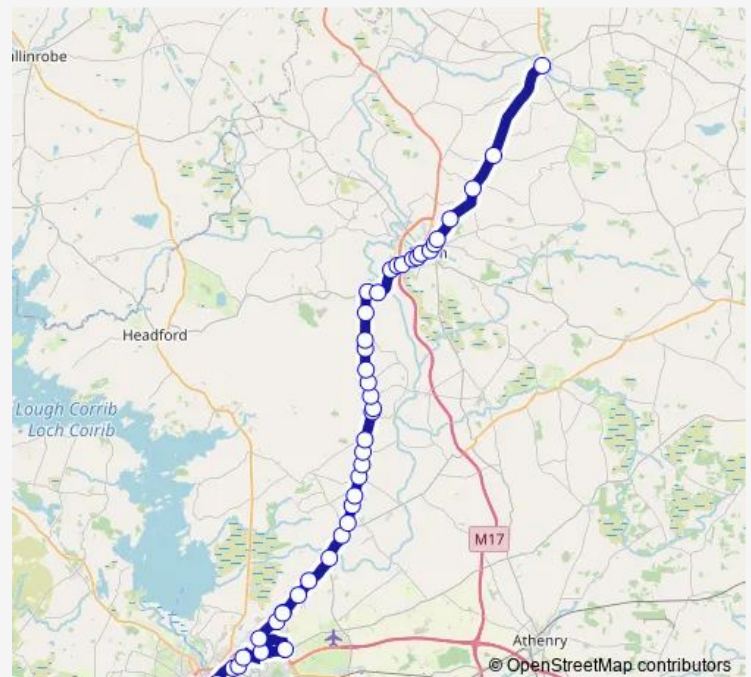

### Route schedule

ATU Galway — Bishop Street

Monday 17:10

Tuesday 17:10

Wednesday 17:10

Thursday 17:10

Friday 17:10

Saturday —

### Route info

Direction: ATU Galway

Stops: 38

Trip Duration: 0 hour 50 min

427 — Dunmore - Eyre Square Galway

Anbally

Tawnaghmore

Corofin Cross (Eastbound)