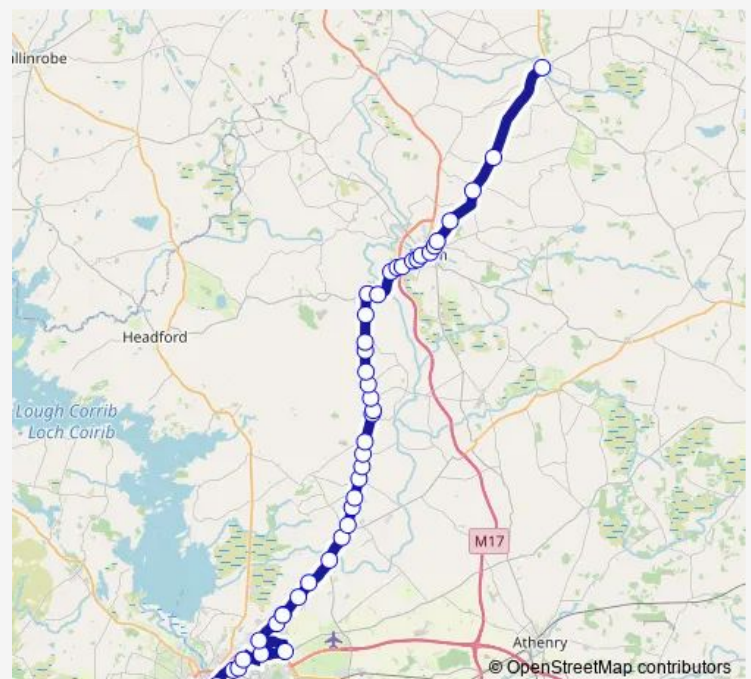

Corbally South

Corbally North

Currandrum

Route schedule

Eyre Square — Dunmore

Monday 08:00-21:10

Tuesday 08:00-21:10

Wednesday 08:00-21:10

Thursday 08:00-21:10

Friday 08:00-21:10

Saturday 09:05-21:10

Sunday 13:10-21:10

Route info

Direction: Eyre Square

Stops: 44

Trip Duration: 1 hour 10 min

427 — Dunmore - Eyre Square Galway

BusMaps

Anbally Ro

Tavanaghmore

Corofin Cross (Eastbound)

Cummer

Caherlea Road

Moneens