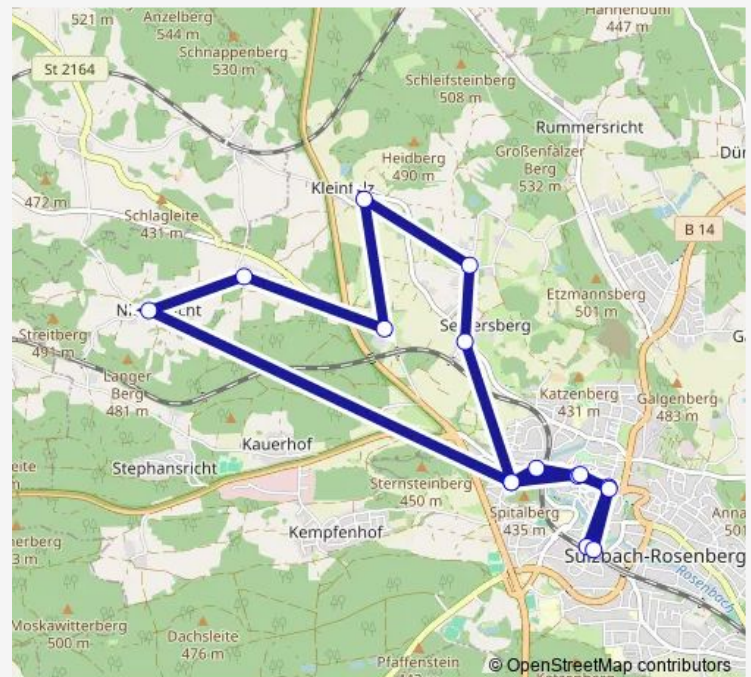

Bus 427

[Go to website](#)

Direction

Su.-Ro., Bahnhof — Su.-Ro., Bahnhof

15 stops

[Open route schedule](#)

Su.-Ro., Bahnhof

Su.-Ro., Rosenberger Str.

Niederricht

Su.-Ro., Krankenhaus

Su.-Ro., Luitpoldplatz

Su.-Ro., Rosenberger Str.

Su.-Ro., Bahnhof

Route schedule

Su.-Ro., Bahnhof — Su.-Ro., Bahnhof

Monday 05:05-23:35

Tuesday 05:05-23:36

Wednesday 21:35-23:35

Thursday 05:05-23:35

Friday 05:05-23:35

Saturday 05:25-23:36

Sunday 05:35-23:35

Route info

Direction: Su.-Ro., Bahnhof

Stops: 15

Trip Duration: 0 hour 49 min

427 Bus time schedules and route maps are available in an offline PDF at busmaps.com. Use the busmaps.com website to see live bus times, train schedule or subway schedule, and step-by-step directions for all public transit in Sulzbach-Rosenberg