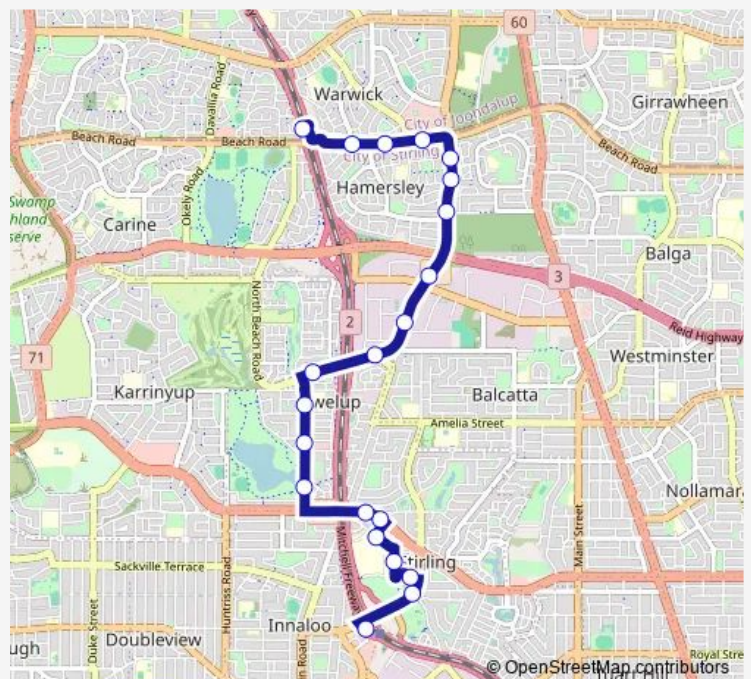

Erindale Rd After Mitchell Fwy

Erindale Rd After Gibberd Rd

Erindale Rd After Balcatta Rd

Erindale Rd After Eglinton Cr

Erindale Rd After Aintree St

Erindale Rd After Farm St

Beach Rd - Warwick Grove Shopping Ctr

Beach Rd After Glendale Av

Beach Rd After Belvedere Rd

Warwick Stn Stand 1

Route schedule

Stirling Stn Stand 7 — Warwick Stn Stand 1

Monday	08:26-19:06
Tuesday	08:26-19:06
Wednesday	08:26-19:06
Thursday	08:26-19:06
Friday	08:26-19:06
Saturday	—
Sunday	—

Route info

Direction: Stirling Stn Stand 7

Stops: 21

Trip Duration: 0 hour 23 min

Direction

Warwick Stn Stand 2 — Stirling Stn Stand 7

20 stops

[Open route schedule](#)

Warwick Stn Stand 2

Beach Rd After Springvale Dr

Beach Rd Before Dorchester Av

Beach Rd After Dorchester Av

Erindale Rd After Beach Rd

Erindale Rd After Fionn St

Erindale Rd After Lennox Pl

Erindale Rd After Reid Hwy