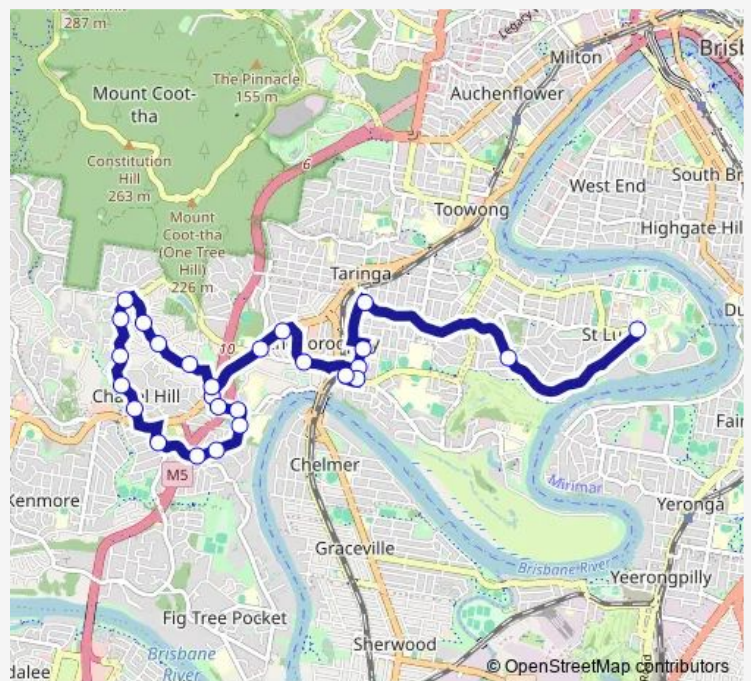

Saturday —

Sunday —

Route info

Direction: Indooroopilly Shopping Centre station, stop C

Stops: 8

Trip Duration: 0 hour 24 min

427 — Chapel Hill - University of Qld Express

Direction

Market St near Moggill Rd, stop 28 — University of Queensland

25 stops

[Open route schedule](#)

Market St near Moggill Rd, stop 28

Witton Rd near Market St, stop 28a

Witton Rd near Kate St, stop 29

Kate St near Boundary Rd, stop 30

Saturday —

Sunday —

Route info

Direction: Market St near Moggill Rd, stop 28

Stops: 25

Trip Duration: 0 hour 36 min

Direction

UQ Chancellor's Place, zone B — Burbong St near Moggill Rd, stop 9c

Saturday —

Sunday —

Route info

Direction: UQ Chancellor's Place, zone B

Stops: 26

Trip Duration: 0 hour 42 min

Burbong St at Burbong East

Burbong St near Moggill Rd, stop 9c