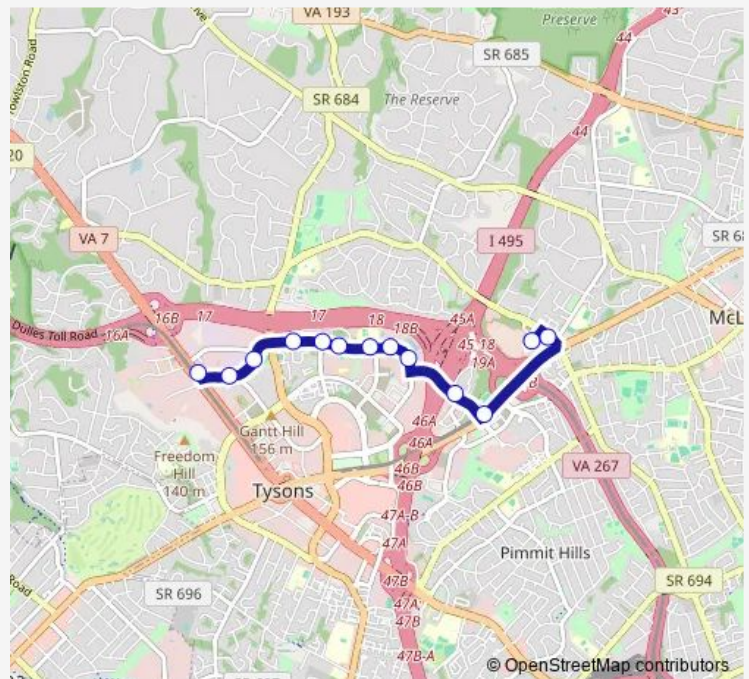

Spring Hill Metro Station

### Route schedule

Farm Credit Administration — Spring Hill Metro Station

Monday 06:00-18:30

Tuesday 06:00-18:30

Wednesday 06:00-18:30

Thursday 06:00-18:30

Friday 06:00-18:30

Saturday —

### Route info

Direction: Farm Credit Administration

Stops: 13

Trip Duration: 0 hour 12 min

427 — Spring Hill Metro- Farm Credit

**Direction**

Spring Hill Metro Station — Farm Credit Administration

16 stops