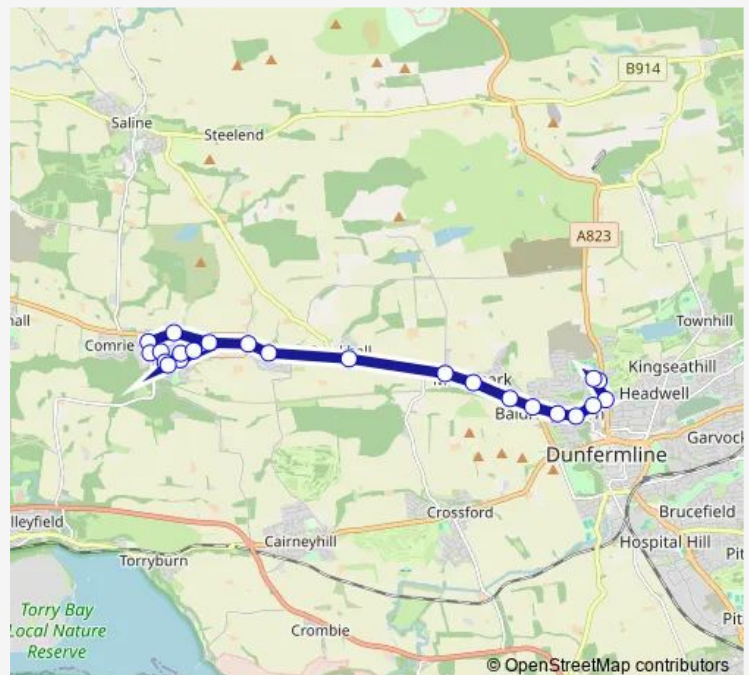

Broomhead Flats

Queen Anne High School

Route schedule

Hillview — Queen Anne High School

Monday 08:22

Tuesday 08:22

Wednesday 08:22

Thursday 08:22

Friday 08:22

Saturday —

Sunday —

Route info

Direction: Hillview

Stops: 20

Trip Duration: 0 hour 23 min

■ QA6 — Oakley - Dunfermline Queen Anne High School

Direction

Queen Anne High School — Burnside Terrace

23 stops

[Open route schedule](#)

Queen Anne High School

Queen Anne High School

Broomhead Drive

Broomhead Flats

Thursday 14:50

Friday 14:50

Saturday —

Sunday —

Route info

Direction: Queen Anne High School

Stops: 23

Trip Duration: 0 hour 39 min