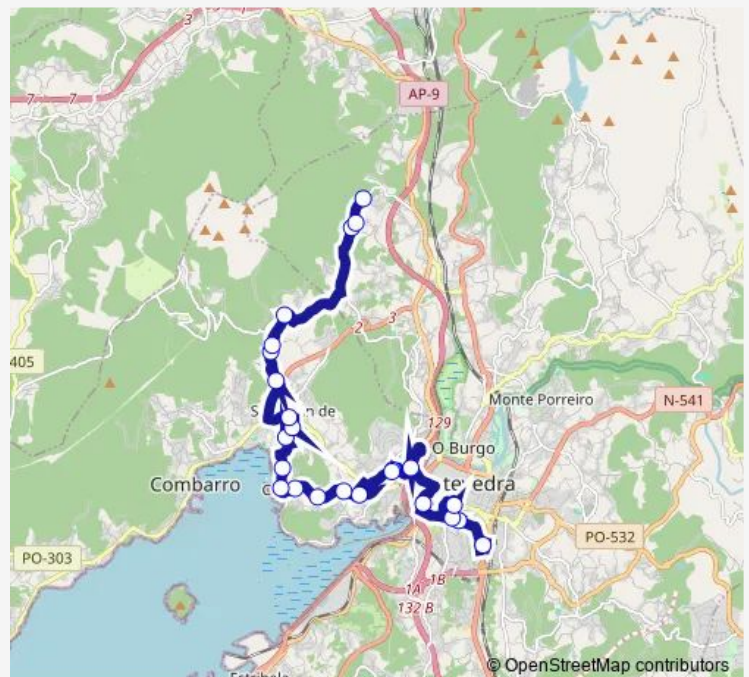

Thursday 06:50-20:10

Friday 06:50-20:10

Saturday 06:50-13:30

Sunday —

Route info

Direction: Pontevedra E.A.

Stops: 24

Trip Duration: 0 hour 30 min