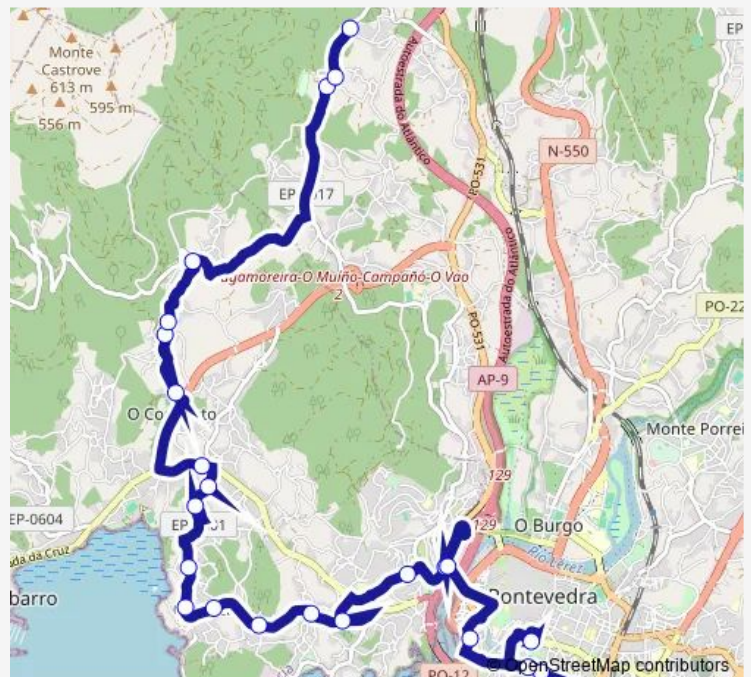

Thursday 06:50-20:10

Friday 06:50-20:10

Saturday 06:50-13:30

Sunday —

Route info

Direction: Pontevedra E.A.

Stops: 24

Trip Duration: 0 hour 40 min