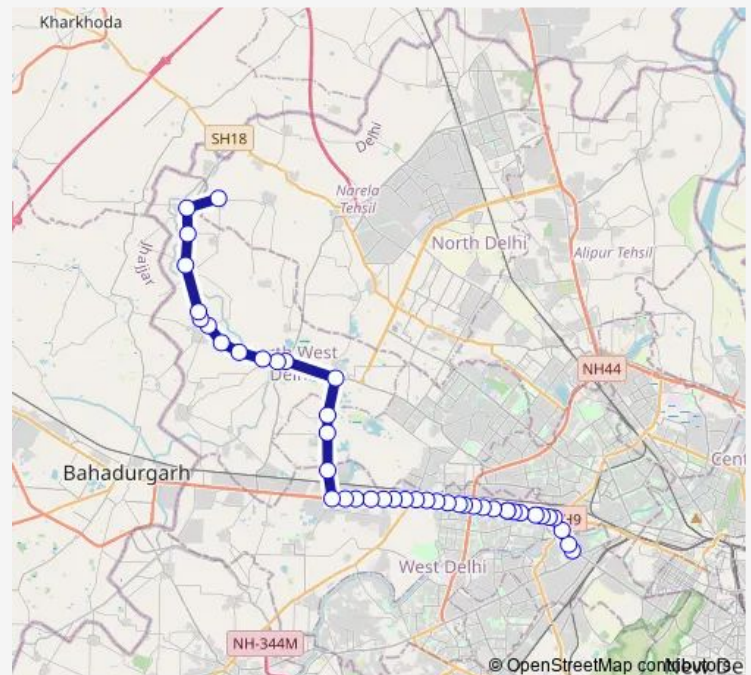

Thursday 07:00-21:40

Friday 07:00-21:40

Saturday 07:00-21:40

Sunday 07:00-21:40

Route info

Direction: Karampura Terminal

Stops: 43

Trip Duration: 2 hour 4 min