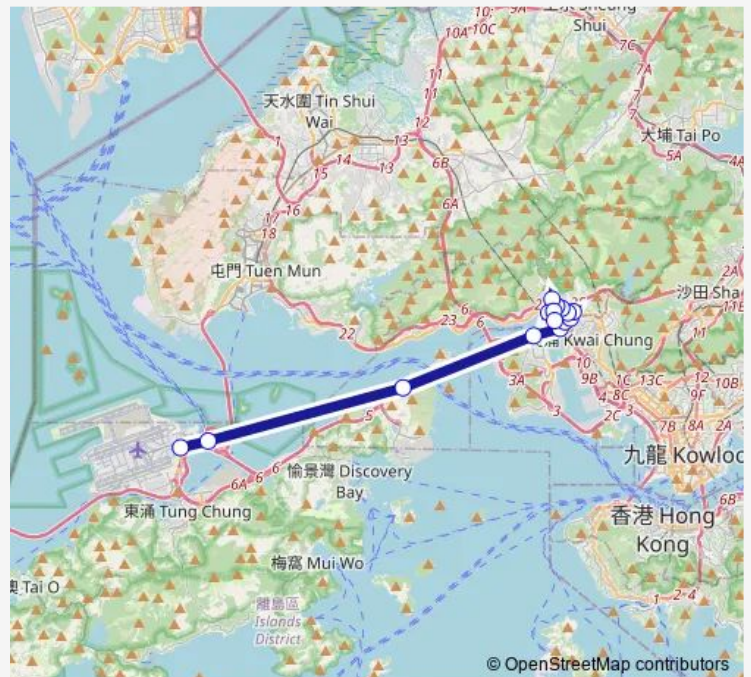

Route schedule

[Lwb] Airport (GTC) BUS Terminus — [Ctb] Nina Tower[[Kmb] Nina Tower BUS Terminus][Lwb] Nina Tower BUS Terminus

Monday	17:10-18:10
Tuesday	17:10-18:10
Wednesday	17:10-18:10
Thursday	17:10-18:10
Friday	17:10-18:10
Saturday	17:10-18:10
Sunday	17:10-18:10

Route info

Direction: [Lwb] Airport (GTC) BUS Terminus

Stops: 18

Trip Duration: 1 hour 31 min

[Kmb] LUK Yeung SUN Chuen[[Lwb] LUK Yeung SUN Chuen

[Kmb] Chung ON Street Tsuen Wan[[Lwb] Chung ON Street Tsuen Wan