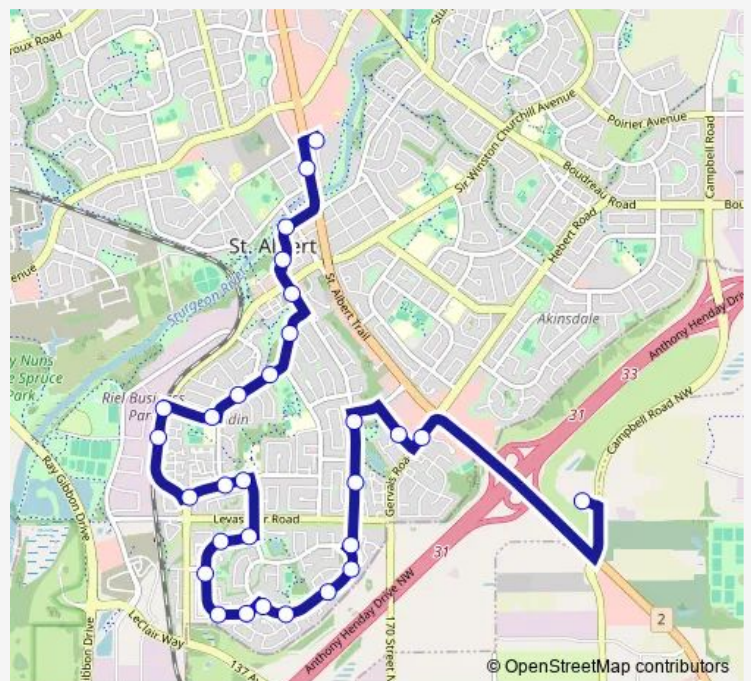

Bus A31 Heritage Lakes - Grandin

Go to website

Direction

St. Albert Centre Exchange — Nakî Transit Station and Park and Ride

29 stops

[Open route schedule](#)

- St. Albert Centre Exchange
- St Albert Trail & Madison Ave
- St Anne Street & Perron St
- St Anne Street & St Thomas Street
- Grandin Rd & SWC Ave
- Grosvenor Blvd & Glenmore Cres
- Grenfell Ave & Gresham Blvd
- Grenfell Ave & Glenhaven Cres
- Gatewood Ave & Grenfell Ave
- SWC Ave & Gatewood Ave
- SWC Ave & Grandin Village I
- Gainsborough Ave & SWC Ave
- Gainsborough Ave & Grenfell Ave
- Gainsborough Ave & Graham Ave
- Harwood Dr & Heritage Way
- Harwood Dr & Harnois Pl
- Harwood Dr & Heritage Blvd
- Harwood Dr & Harmony Pl
- Harwood Dr & Hampton Cres
- Heritage Dr & Harwood Dr
- Heritage Dr & Hardcastle Pl

Route info

Direction: St. Albert Centre Exchange

Stops: 29

Trip Duration: 0 hour 28 min

A31 — Heritage Lakes - Grandin

Heritage Dr & Hayden Pl

Heritage Dr & Hanover Pl

Hudson Rd & Heritage Dr

Grenfell Ave & Glenhaven Cres

Grenfell Ave & Grosvenor Blvd

Route schedule

Nakî Transit Station and Park and Ride — St. Albert Centre Exchange

Monday 06:45-18:26

Tuesday 07:04-18:26

Wednesday 07:04-18:26

Thursday 07:04-18:26

Friday 07:04-18:26

Saturday 05:45-17:45

Sunday —

Route info

Direction: Nakî Transit Station and Park and Ride

Stops: 30

Trip Duration: 0 hour 28 min

Grosvenor Blvd & Glenmore Cres