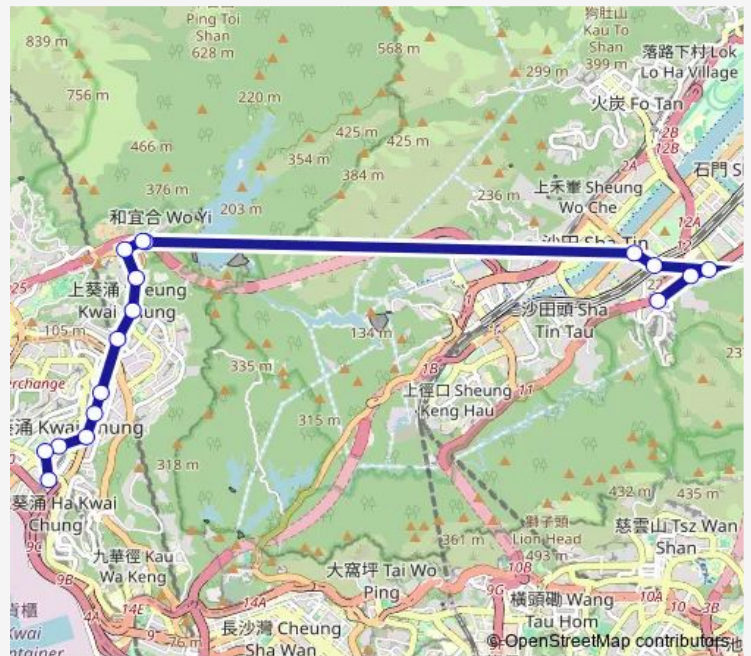

[Kmb+Ctb] TO Shek Street/
To Shek Street[[Kmb] TO Shek Street][Lwb] TO Shek Street

[Kmb+Ctb] TO Shek/
To Shek, SHA TIN WAI Road[[Kmb] TO Shek

[Kmb] SHA TIN WAI NEW Village[[Lwb] SHA TIN WAI NEW Village

[Ctb] Greenfield Court, Shatin WAI Road[[Kmb+Ctb] Greenfield Court/
Greenfield Court, SHA TIN WAI Road[[Kmb] Greenfield Court][Lwb] Greenfield Court

[Ctb] SHA TIN Central[[Kmb+Ctb] Shatin Central BUS Terminus/
Shatin Central[[Kmb] Shatin Central BUS Terminus][Lwb] SHA TIN Central B/T

[Kmb] Shing MUN Tunnels BUS Interchange

[Kmb] Shing MUN Tunnels BUS Interchange

[Kmb] HO Fung College

[Kmb] LEI MUK Shue Estate

[Kmb] WO YI HOP Road Sportsground[[Lwb] WO YI HOP Road Sportsground

[Kmb] Cheung Wing Road

[Kmb] Kwai Chun Court[[Lwb] Kwai Chun Court

[Kmb] SUN Kwai Hing Gardens[[Lwb] SUN Kwai Hing Gardens

[Kmb] Kwai Fong Estate

Route schedule

[Ctb] Shui Chuen O Estate[[Kmb+Ctb] Shui Chuen O BUS Terminus/
Shui Chuen O Estate[[Kmb] Shui Chuen O B/T][Lwb] Shui Chuen O B/T — [Kmb] Kwai Fong (South) BUS Terminus[[Lwb] Kwai Fong (South) BUS Terminus

Monday	09:05
Tuesday	09:05
Wednesday	09:05
Thursday	09:05
Friday	09:05
Saturday	09:05
Sunday	07:05

Route info

Direction: [Ctb] Shui Chuen O Estate[[Kmb+Ctb] Shui Chuen O BUS Terminus/
Shui Chuen O Estate[[Kmb] Shui Chuen O B/T][Lwb] Shui Chuen O B/T

Stops: 18

Trip Duration: 0 hour 43 min

47A — Shui Chuen O - Kwai Fong (South)