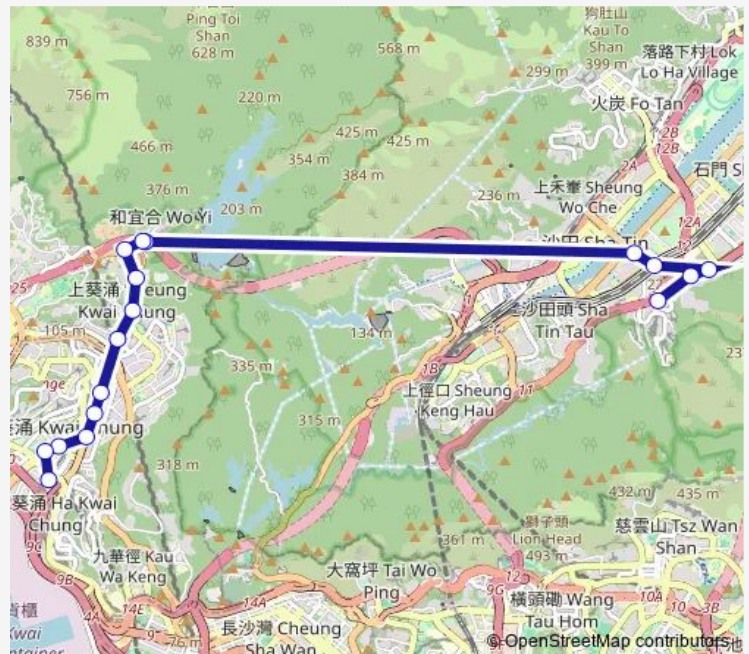

### Route info

Direction: [Ctb] Shui Chuen O Estate[[Kmb+Ctb] Shui Chuen O BUS Terminus/<Br>Shui Chuen O Estate[[Kmb] Shui Chuen O B/T[[Lwb] Shui Chuen O B/T

Stops: 18

Trip Duration: 0 hour 41 min

47a — Shui Chuen O - Kwai Fong (South)