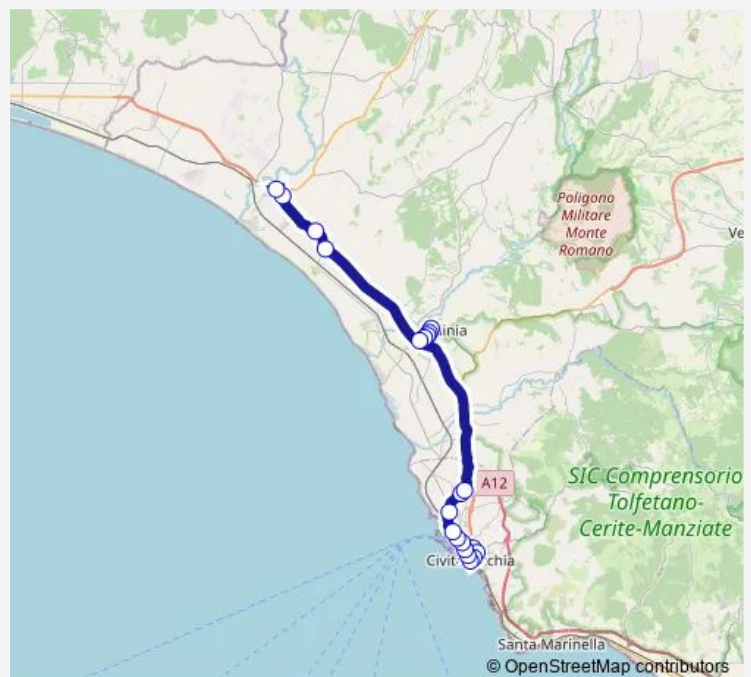

Saturday 16:40

Sunday —

Route info

Direction: Civitavecchia | Deposito # f230

Stops: 25

Trip Duration: 0 hour 50 min

Civitavecchia - Montalto di Castro # Mc933d

TARQUINIA | Via Aurelia (Riva Tarquini) # f92

TARQUINIA | Via Aurelia (Km 104) # f94

Montalto | Via Cere # f00049

Montalto | Piazza Tarquinia # f343

Bus time schedules and route maps are available in an offline PDF at busmaps.com. Use the busmaps.com website to see live bus times, train schedule or subway schedule, and step-by-step directions for all public transit in Civitavecchia