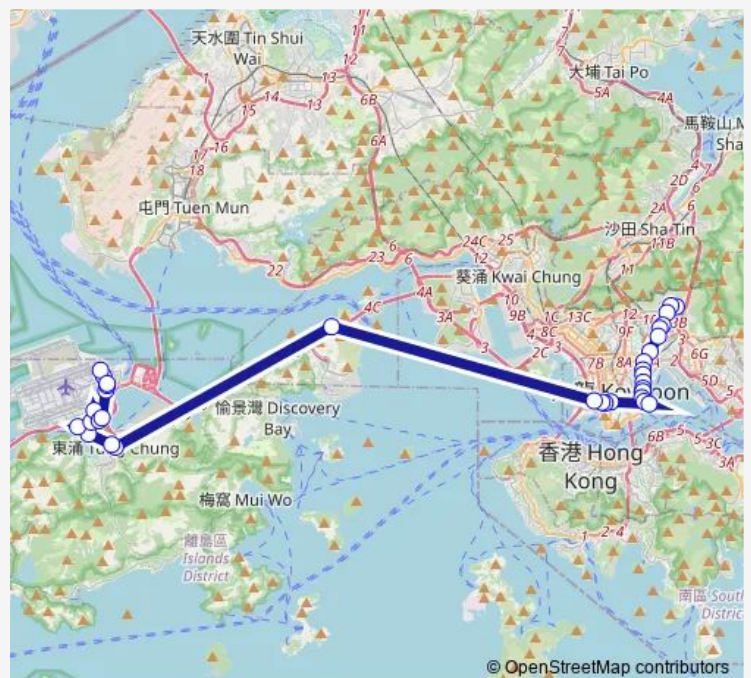

[Ctb] FU Tung Plaza, TAT Tung Road[Lwb] FU Tung Plaza[Nlb] FU Tung Plaza

[Ctb] YU Tung Court, Shun Tung Road[Lwb] YU Tung Court[Nlb] YU Tung Court

[Ctb] Lantau Link BUS-BUS Interchange[Lwb+Ctb] Lantau Link Interchange/<Br>Lantau Link BUS-BUS Interchange[Lwb] Lantau Link Interchange

**Route schedule**

[Ctb] Airport (Ground Transportation Centre)[Lwb] Airport (GTC) BUS Terminus — [Ctb] TSZ WAN Shan (South)[Kmb] TSZ WAN Shan (South) BUS Terminus

Monday	13:20-19:00
Tuesday	13:20-19:00
Wednesday	13:20-19:00
Thursday	13:20-19:00
Friday	13:20-19:00
Saturday	13:30-18:00
Sunday	13:30

**Route info**

Direction: [Ctb] Airport (Ground Transportation Centre)[Lwb] Airport (GTC) BUS Terminus

Stops: 33

Trip Duration: 1 hour 45 min

[Ctb] Austin Station, Jordan Road[[Kmb+Ctb] West Kowloon Station/<Br>Austin Station, Jordan Road[[Kmb] West Kowloon Station