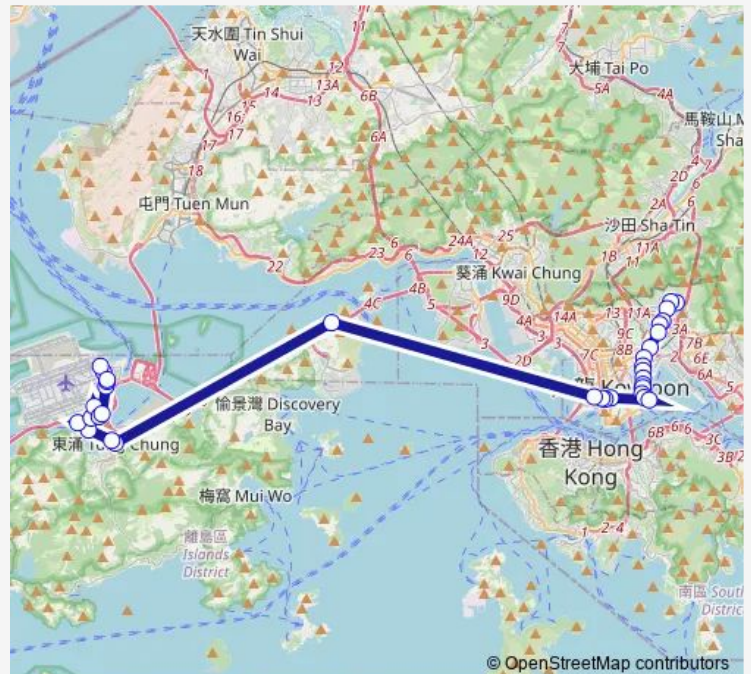

[Ctb] FU Tung Plaza, TAT Tung Road[Lwb] FU Tung Plaza[Nlb] FU Tung Plaza

[Ctb] YU Tung Court, Shun Tung Road[Lwb] YU Tung Court[Nlb] YU Tung Court

[Ctb] Lantau Link BUS-BUS Interchange[Lwb+Ctb] Lantau Link Interchange/<Br>Lantau Link BUS-BUS Interchange[Lwb] Lantau Link Interchange

**Route schedule**

[Ctb] Airport (Ground Transportation Centre)[Lwb] Airport (GTC) BUS Terminus — [Ctb] TSZ WAN Shan (South)[Kmb] TSZ WAN Shan (South) BUS Terminus

Monday	13:20-19:00
Tuesday	13:20-19:00
Wednesday	13:20-19:00
Thursday	13:20-19:00
Friday	13:20-19:00
Saturday	13:30-18:00
Sunday	13:30

**Route info**

Direction: [Ctb] Airport (Ground Transportation Centre)[Lwb] Airport (GTC) BUS Terminus

Stops: 33

Trip Duration: 1 hour 42 min

[Ctb] Austin Station, Jordan Road[[Kmb+Ctb] West Kowloon Station/<Br>Austin Station, Jordan Road[[Kmb] West Kowloon Station