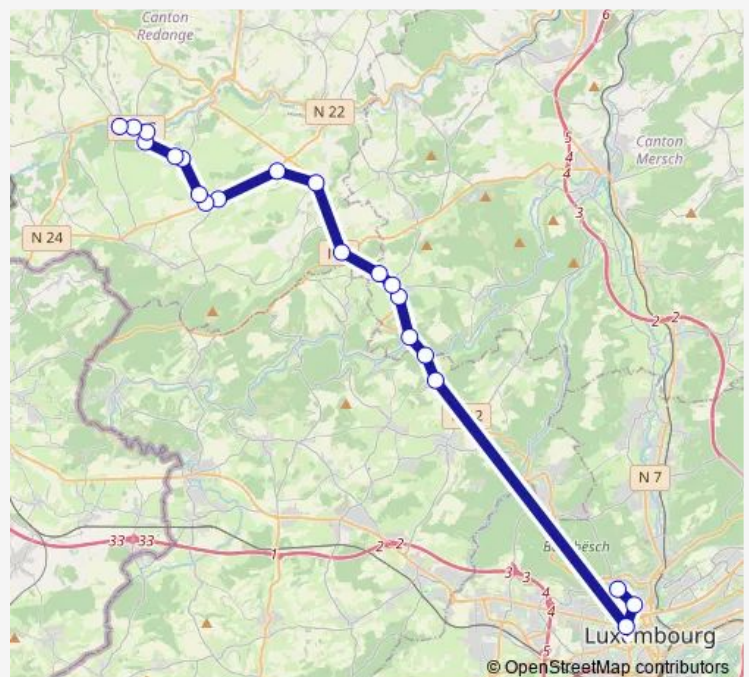

Redange/Attert, Schleisschen

Redange/Attert, Gemeng

Redange, Gare

Route schedule

Limpertsberg, L.T.C. — Redange, Gare

Monday 14:03-15:35

Tuesday 11:45-14:03

Wednesday 14:03-15:35

Thursday 11:45-14:03

Friday 14:03-15:35

Saturday —

Sunday —

Route info

Direction: Limpertsberg, L.T.C.

Stops: 21

Trip Duration: 0 hour 50 min

■ E23

BusMaps

Direction

Redange, Gare — Limpertsberg, L.T.C.

22 stops

[Open route schedule](#)

Redange, Gare

Redange/Attert, Bian

Wednesday 06:37

Thursday 06:37

Friday 06:37

Saturday —

Sunday —

Route info

Direction: Redange, Gare

Stops: 22