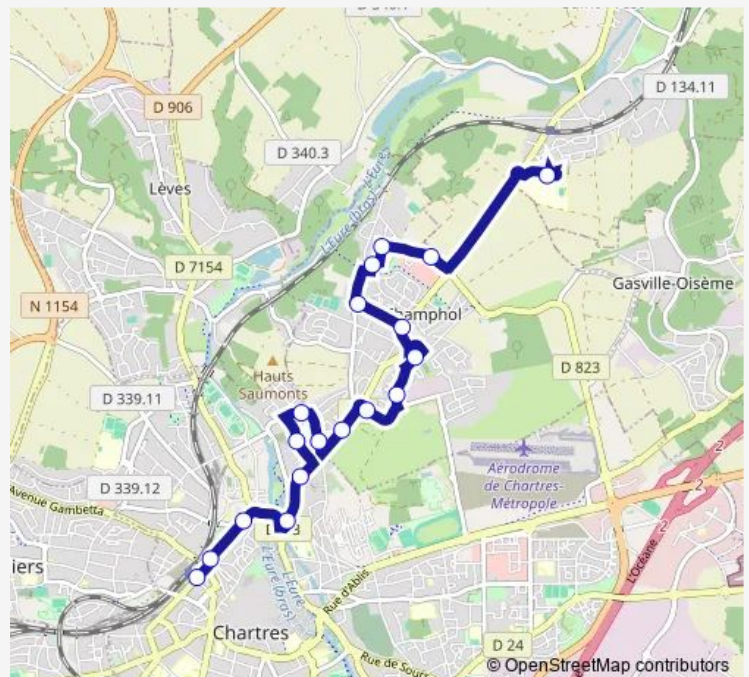

Route schedule

Collège Soutine — Gare Félibien (Pl. Sépard)

Monday	17:06
Tuesday	17:06
Wednesday	12:36
Thursday	17:06
Friday	17:06
Saturday	—
Sunday	—

Route info

Direction: Collège Soutine

Stops: 18

Trip Duration: 0 hour 28 min

203 — Mediatheque - College Soutine

Direction

Médiathèque — Collège Soutine

18 stops

[Open route schedule](#)

Médiathèque

Gare Félibien

Charles Péguy