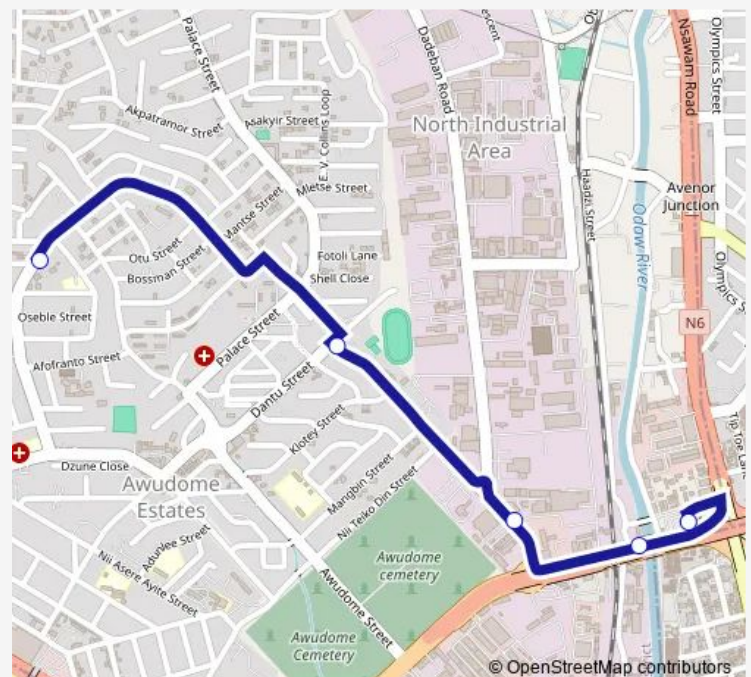

Bus 203 Orgle Road ↔ Circle

[Go to website](#)

Direction

Circle — Orgle Road

5 stops

[Open route schedule](#)

Circle

Circle Neoplan Station

Times

Azumah Nelson Complex

Orgle Road

Route schedule

Circle — Orgle Road

Monday	06:00
Tuesday	06:00
Wednesday	06:00
Thursday	06:00
Friday	06:00
Saturday	06:00
Sunday	06:00

Route info

Direction: Circle

Stops: 5

Trip Duration: 2 hour 0 min

203 — Orgle Road ↔ Circle

Direction

Ola Balm — Neoplan

7 stops

[Open route schedule](#)

Ola Balm

Monday	06:00
Tuesday	06:00
Wednesday	06:00
Thursday	06:00
Friday	06:00
Saturday	06:00
Sunday	06:00

Route info

Direction: Ola Balm

Stops: 7

Trip Duration: 2 hour 0 min

203 Bus time schedules and route maps are available in an offline PDF at busmaps.com. Use the busmaps.com website to see live bus times, train schedule or subway schedule, and step-by-step directions for all public transit in Accra