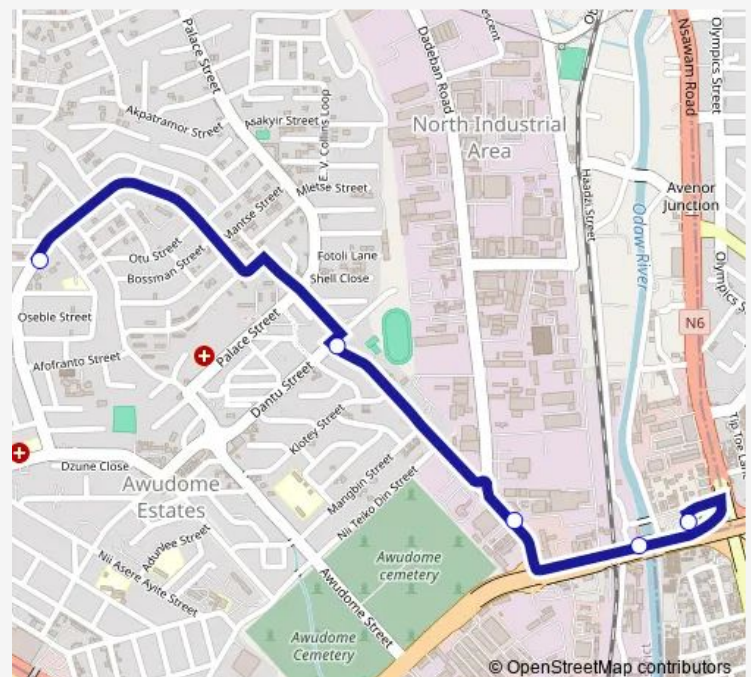

### Route schedule

Circle — Orgle Road

Monday	06:00
Tuesday	06:00
Wednesday	06:00
Thursday	06:00
Friday	06:00
Saturday	06:00
Sunday	06:00

### Route info

Direction: Circle

Stops: 5

Trip Duration: 2 hour 0 min

203 — Orgle Road ↔ Circle

**Direction**

Ola Balm — Neoplan

7 stops

[Open route schedule](#)

Ola Balm

Kaneshie Market Station

Kaneshie

Pamprom

Roundabout

State Transport

Neoplan

## Route info

Direction: Ola Balm

Stops: 7

Trip Duration: 2 hour 0 min

203 Bus time schedules and route maps are available in an offline PDF at busmaps.com. Use the busmaps.com website to see live bus times, train schedule or subway schedule, and step-by-step directions for all public transit in Accra