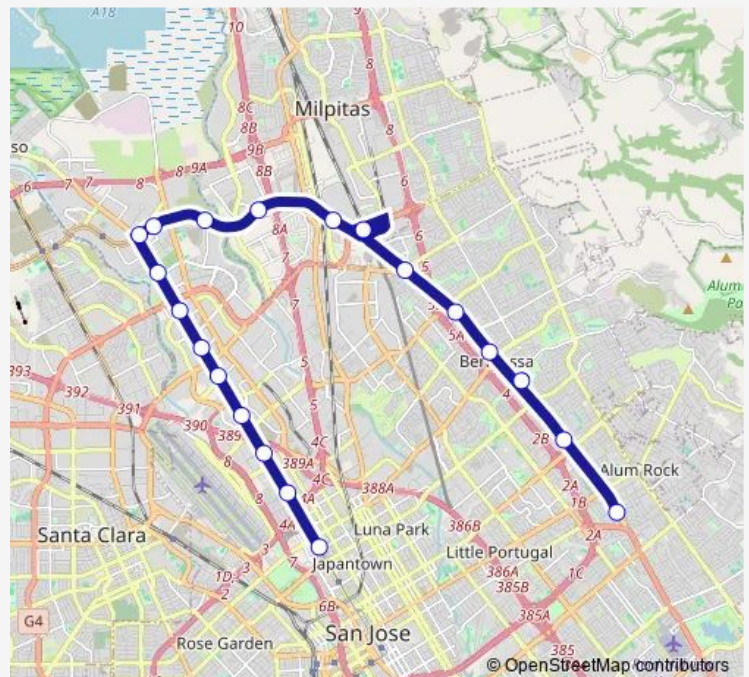

Metro Station

1st & Karina

1st & Component

1st & Bonaventura

1st & Orchard

1st & River Oaks

Tasman & 1st

Tasman & Baypointe

Tasman & Cisco

Tasman & Alder

Great Mall & Mccandless

Milpitas Bart (Bay 3)

Capitol & Trade Zone

Capitol & Longford

Capitol & Ohlone

Penitencia Creek Station (Bay 2)

Capitol & Mckee Lr

Alum Rock Station (Bay 8)

Route schedule

Civic Center Station — Alum Rock Station (Bay 8)

Monday	24:14-01:32 ⁺¹
Tuesday	24:14-01:32 ⁺¹
Wednesday	24:14-01:32 ⁺¹
Thursday	24:14-01:32 ⁺¹
Friday	24:14-01:32 ⁺¹
Saturday	24:14-01:32 ⁺¹
Sunday	24:14-01:32 ⁺¹

Route info

Direction: Civic Center Station

Stops: 20

Trip Duration: 0 hour 46 min

203 — Civic Center - Baypointe - Alum Rock

203 Bus time schedules and route maps are available in an offline PDF at busmaps.com. Use the busmaps.com website to see live bus times, train schedule or subway schedule, and step-by-step directions for all public transit in San Jose