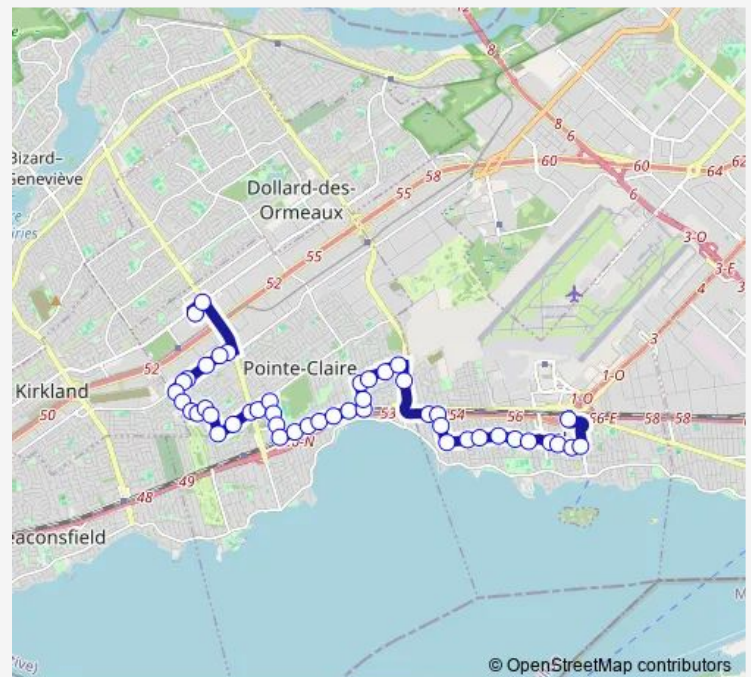

Belmont / de la Baie-de-Valois

Route schedule

Terminus Dorval — Terminus Fairview

Monday 06:00-23:45

Tuesday 06:00-23:45

Wednesday 06:00-23:45

Thursday 06:00-23:45

Friday 06:00-23:45

Saturday 06:15-23:45

Sunday 07:15-23:45

Route info

Direction: Terminus Dorval

Stops: 51

Trip Duration: 0 hour 41 min

de la Baie-de-Valois / Mount-Pleasant

Donegani / de la Baie-de-Valois

Donegani / Broadview

Donegani / Windcrest

Gare Pointe-Claire (Donegani / Ashgrove)

Donegani / Gateway

Donegani / Terra Cotta

Donegani / Maywood

Maywood / Drake

Maywood / Viburnum

Saturday 06:00-24:00

Sunday 07:00-24:00

Route info

Direction: Terminus Fairview

Stops: 47

Trip Duration: 0 hour 44 min

Donegani / Broadview

Gare Valois (Donegani / de la Baie-de-Valois)