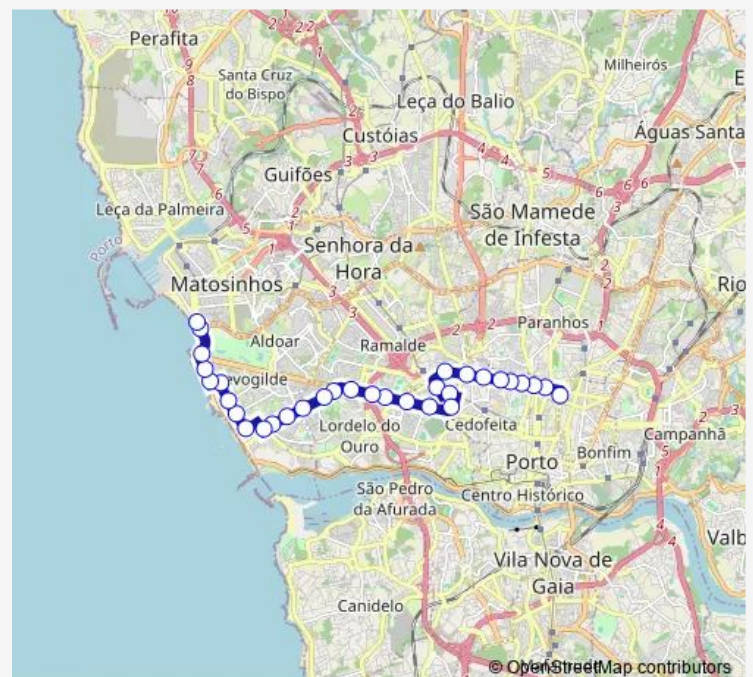

Thursday 06:10-20:45

Friday 06:10-20:45

Saturday 06:30-20:45

Sunday 06:30-20:45

Route info

Direction: PR. Cid. Salvador

Stops: 34

Trip Duration: 0 hour 50 min

Thursday 06:00-20:45

Friday 06:00-20:45

Saturday 06:30-20:45

Sunday 06:30-20:45

Route info

Direction: Marquês

Stops: 32

Trip Duration: 0 hour 40 min