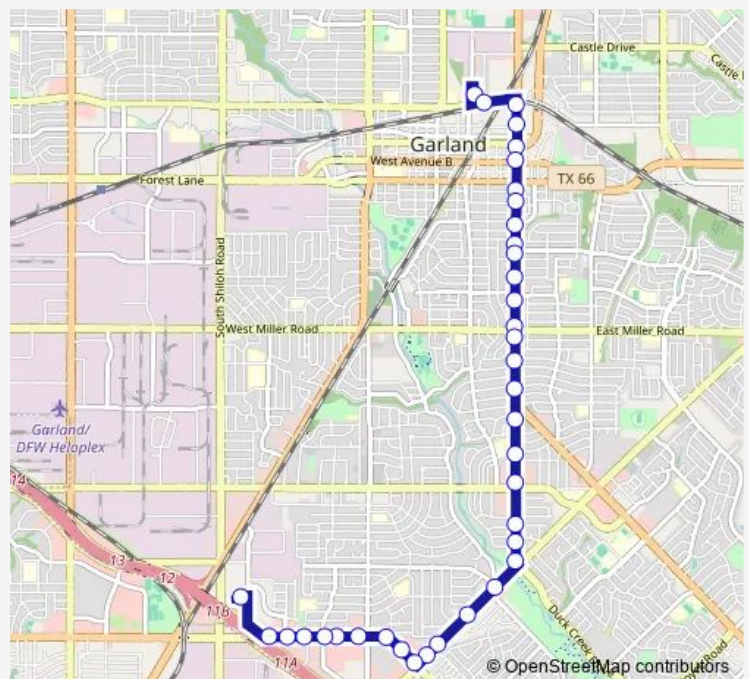

### Route schedule

SOUTH GARLAND TC — DOWNTOWN GARLAND STATION

Monday	05:00-24:00
Tuesday	05:00-24:00
Wednesday	05:00-24:00
Thursday	05:00-24:00
Friday	05:00-24:00
Saturday	05:00-24:00
Sunday	05:00-24:00

### Route info

Direction: SOUTH GARLAND TC

Stops: 34

Trip Duration: 0 hour 24 min

203 — Centerville

BusMaps

1ST @ Glenfield - N - Mb

1ST @ Southwood - N - Mb