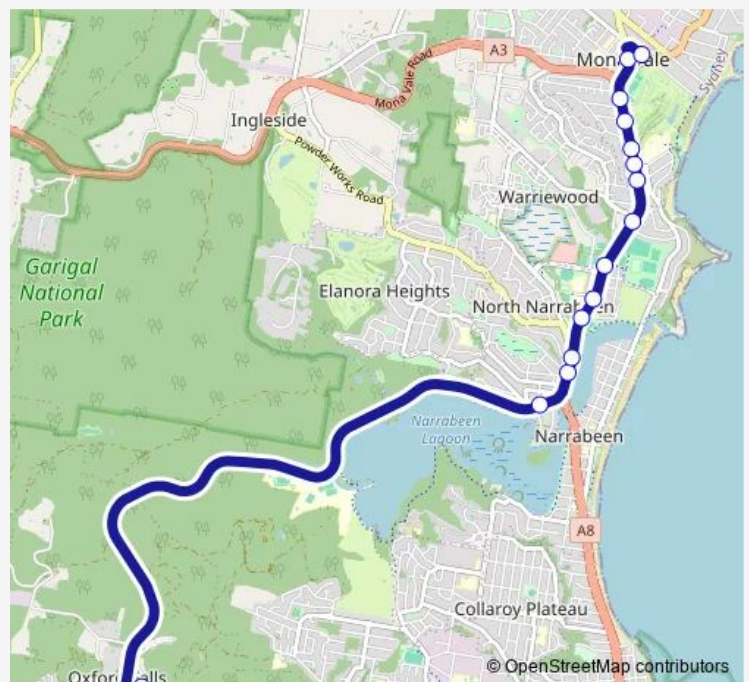

## School Bus 203 Oxford Falls Grammar School to Pittwater Place Shopping Centre

[Go to website](#)

### Route schedule

undefined — undefined

Monday	15:00
Tuesday	15:00
Wednesday	15:00
Thursday	15:00
Friday	—
Saturday	—
Sunday	—

### Route info

Direction:

Stops: 0

Trip Duration: — min

203 School Bus time schedules and route maps are available in an offline PDF at [busmaps.com](https://busmaps.com). Use the [busmaps.com](https://busmaps.com) website to see live bus times, train schedule or subway schedule, and step-by-step directions for all public transit in Sydney