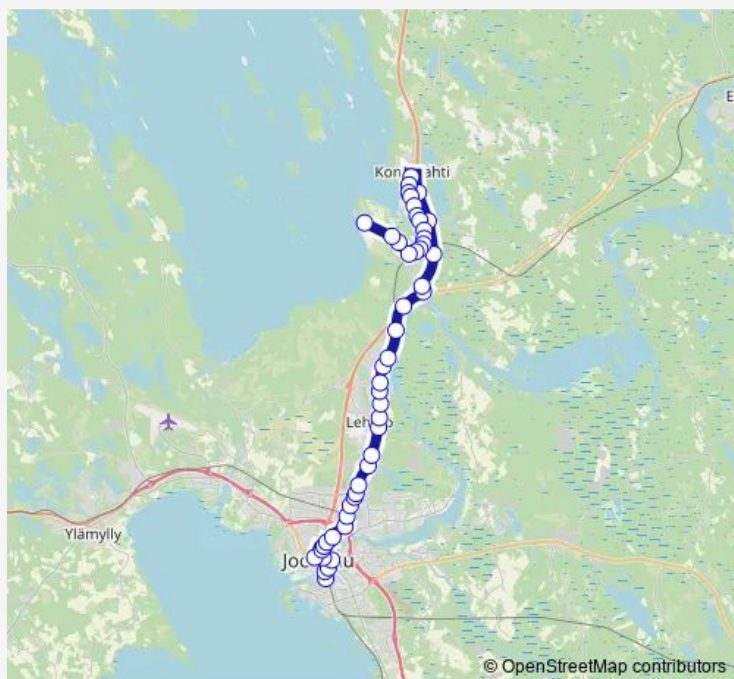

Thursday 08:15

Friday 08:15

Saturday —

Sunday —

Route info

Direction: Uuron teollisuusalue P

Stops: 26

Trip Duration: 0 hour 30 min