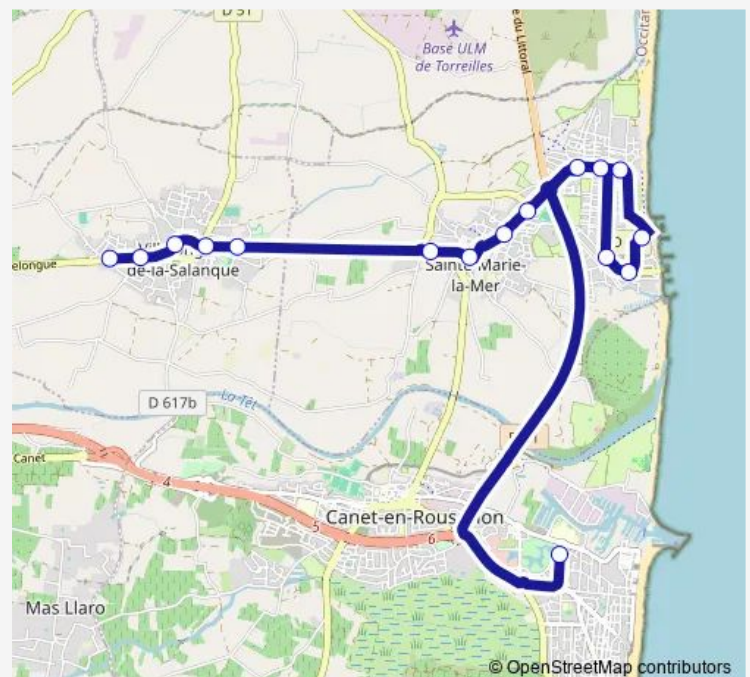

Ste-Anne

Moulin

Mairie - Villelongue / Slq

Villelongue Centre

Point Jeunes

Carxofe

Route schedule

Loge de Mer — Carxofe

Monday —

Tuesday —

Wednesday 13:05

Thursday —

Friday —

Saturday —

Sunday —

Route info

Direction: Loge de Mer

Stops: 16

Trip Duration: 0 hour 39 min

Direction

Carxofe — Loge de Mer

8 stops

[Open route schedule](#)

Carxofe

Carxofe — Loge de Mer

Monday	—
Tuesday	—
Wednesday	07:20
Thursday	—
Friday	—
Saturday	—
Sunday	—

Route info

Direction: Carxofe

Stops: 8

Trip Duration: 0 hour 30 min

Direction

Loge de Mer — Carxofe