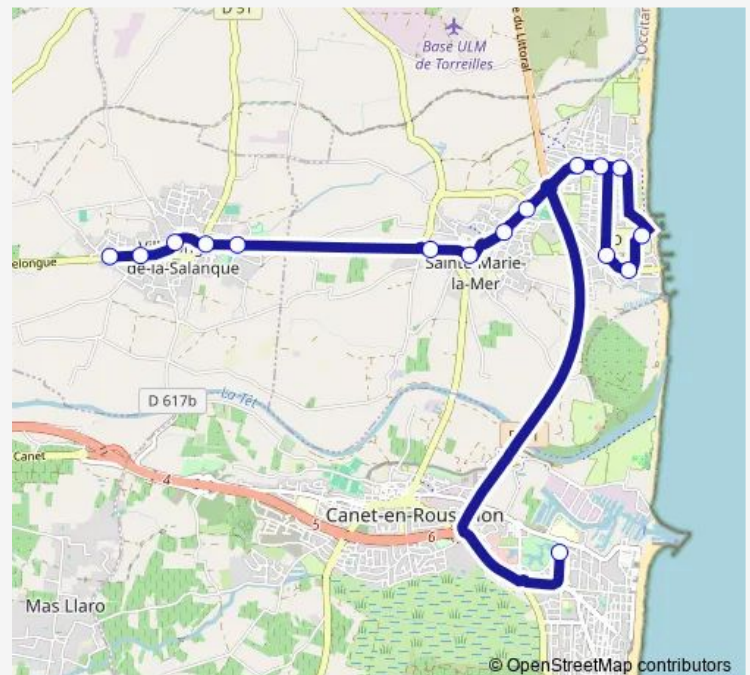

Wednesday 07:20

Thursday —

Friday —

Saturday —

Sunday —

Route info

Direction: Carxofe

Stops: 8

Trip Duration: 0 hour 30 min

Direction

Loge de Mer — Carxofe

16 stops

[Open route schedule](#)

Loge de Mer

Aloès

Marendes

Tuesday 15:55-17:55

Wednesday —

Thursday 15:55-17:55

Friday 15:55-17:55

Saturday —

Sunday —

Route info

Direction: Loge de Mer

Friday

—

Saturday

—

Sunday

—

Route info

Direction: Loge de Mer