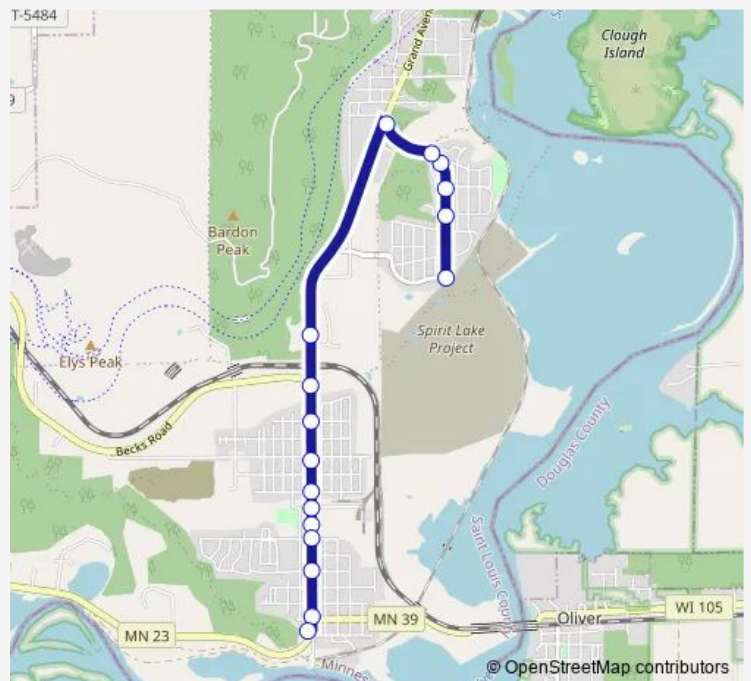

Bus 203 M.Park Gary shuttle

[Go to website](#)

Direction
 Commonwealth & Mccuen Lay — 88 AW & Idaho St
 16 stops
[Open route schedule](#)

- Commonwealth & Mccuen Lay
- Commonwealth & Mccuen
- Commonwealth & Goodhue St
- Commonwealth & Stowe St
- Commonwealth & Fillmore S
- Commonwealth & Carterett
- Commonwealth & House St
- Commonwealth & Gary St
- Commonwealth & Reis St
- Commonwealth & Glenview C
- Commonwealth @ Iconix
- 88 AW & Grand Ave - Morgan Park Ent
- 88 AW & Beverly
- 88 AW & Concord St
- 88 AW & Edward St
- 88 AW & Idaho St

Route schedule
 Commonwealth & Mccuen Lay — 88 AW & Idaho St

Monday	06:42-22:45
Tuesday	06:42-22:45
Wednesday	06:42-22:45
Thursday	06:42-22:45
Friday	06:42-22:45
Saturday	07:40-21:12
Sunday	07:40-21:12

Route info
 Direction: Commonwealth & Mccuen Lay
 Stops: 16
 Trip Duration: 0 hour 7 min

203 — M.Park Gary shuttle

Direction

88 AW & Idaho St — Commonwealth & Mccuen Lay

17 stops

[Open route schedule](#)

88 AW & Idaho St

Route schedule

88 AW & Idaho St — Commonwealth & Mccuen Lay

Monday 06:19-22:16

Tuesday 06:19-22:16

Wednesday 06:19-22:16

Thursday 06:19-22:16

Friday 06:19-22:16

Saturday 07:20-20:49