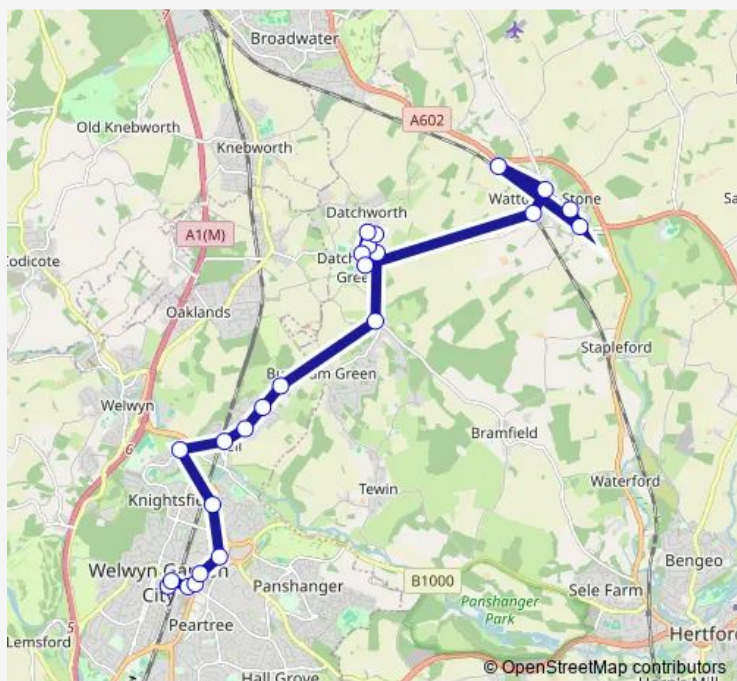

### Direction

Bus Station — The Bull PH

24 stops

[Open route schedule](#)

Bus Station

Waitrose

Broadwater Road

Aldi

### Route schedule

Bus Station — The Bull PH

Monday —

Tuesday —

Wednesday —

Thursday 12:45

Friday —

Saturday —

### Route info

Direction: Bus Station

Stops: 24

Trip Duration: 0 hour 38 min

203 — Welwyn Garden City - Watton At Stone

Broom Hall Farm

War Memorial

The Bull PH