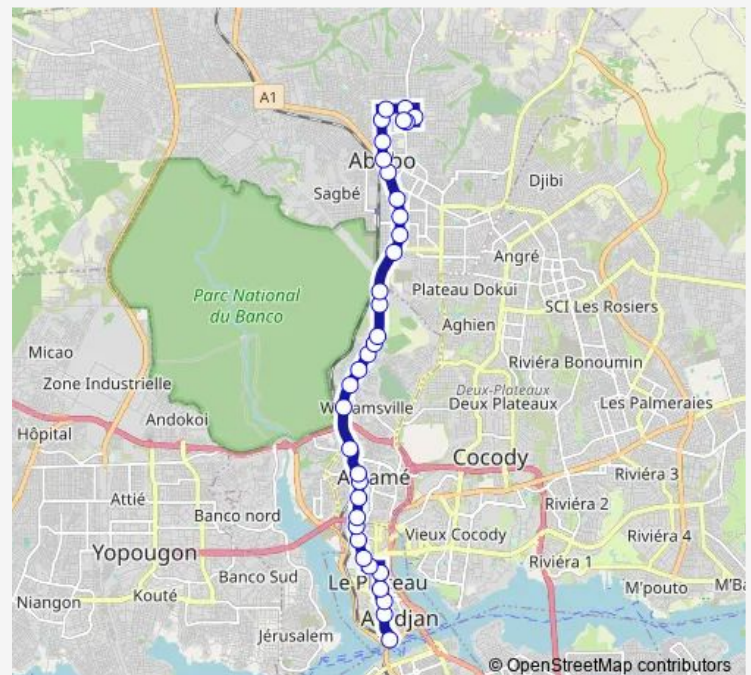

Thursday 06:00

Friday 06:00

Saturday 06:00

Sunday 06:00

Route info

Direction: Gare Sotra Abobo

Stops: 32

Trip Duration: 1 hour 35 min

203 — Gare Abobo ↔ Gare Sud

Dispensaire Adjamé

Forum

Mairie Adjamé

Insp

Musée du Plateau

Ccia

Palais de Justice

Saturday 06:00

Sunday 06:00

Route info

Direction: Gare Sud

Stops: 35

Trip Duration: 1 hour 9 min

Collège St Joseph

Pharmacie la Mé