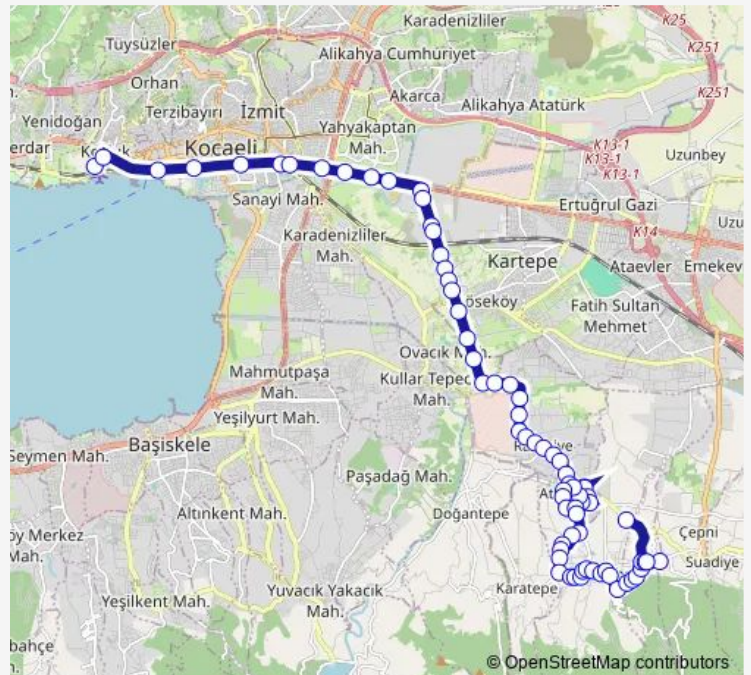

KÖSEKÖY STADI 1

MERMER

Topallar Caddesi 2

Route schedule

Bati Terminali Peronlar — ARSLANBEY DEPOLAMA ALANI

Monday	00:30-23:30
Tuesday	00:30-23:30
Wednesday	00:30-23:30
Thursday	00:30-23:30
Friday	00:30-23:30
Saturday	00:02-23:40
Sunday	00:30-23:32

Route info

Direction: Bati Terminali Peronlar

Stops: 74

Trip Duration: 0 hour 43 min

■ 203 — Arslanbey-İzmit

BusMaps

Beyaz GÜL 1

Rahmiye Sapađi