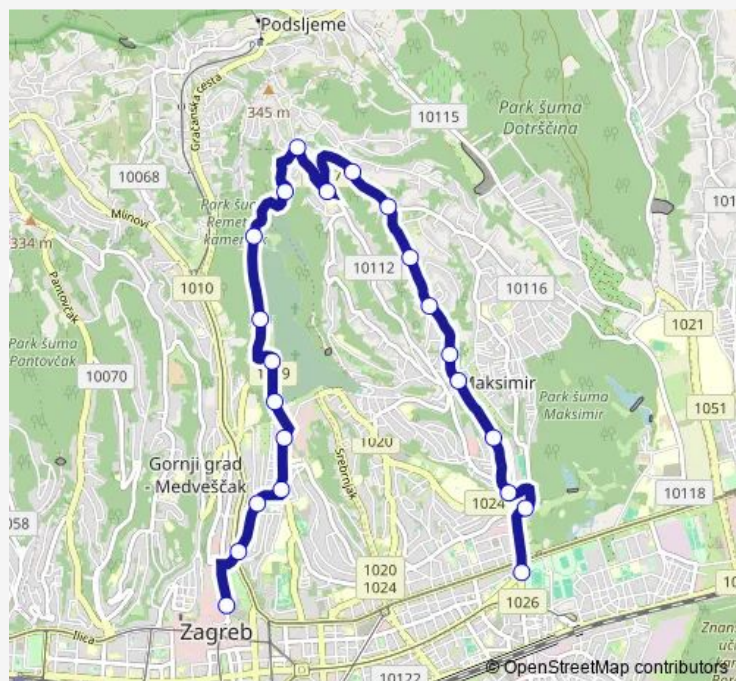

### Direction

Kaptol — Svetice

22 stops

[Open route schedule](#)

- Kaptol
- Medveščak
- Rockefellerova
- Bijenička
- Inst. R.Bošković
- Mirogoj-Arkade
- Mirogoj
- Remetska 19
- Krematorij
- Kameniti stol 14
- Kameniti stol
- Remete
- Vinec
- Gornji Bukovac
- Bukovačka 276
- Kostanjevec
- Bukovačka 160
- Bukovačka-Jurja Ves
- Bukovačka 68
- Bukovačka 8
- Bukovačka 23

### Route schedule

Kaptol — Svetice

Monday	04:35-00:10 <sup>+1</sup>
Tuesday	04:35-00:10 <sup>+1</sup>
Wednesday	04:35-00:10 <sup>+1</sup>
Thursday	04:35-00:10 <sup>+1</sup>
Friday	04:35-00:10 <sup>+1</sup>
Saturday	05:15-00:10 <sup>+1</sup>
Sunday	06:00-24:00

### Route info

Direction: Kaptol

Stops: 22

Trip Duration: 0 hour 26 min

203 — Svetice-Kaptol

## Route schedule

Svetice — Kaptol

Monday	04:45-00:10 <sup>+1</sup>
Tuesday	04:45-00:10 <sup>+1</sup>
Wednesday	04:45-00:10 <sup>+1</sup>
Thursday	04:45-00:10 <sup>+1</sup>
Friday	04:45-00:10 <sup>+1</sup>
Saturday	04:40-00:10 <sup>+1</sup>
Sunday	05:15-00:01 <sup>+1</sup>