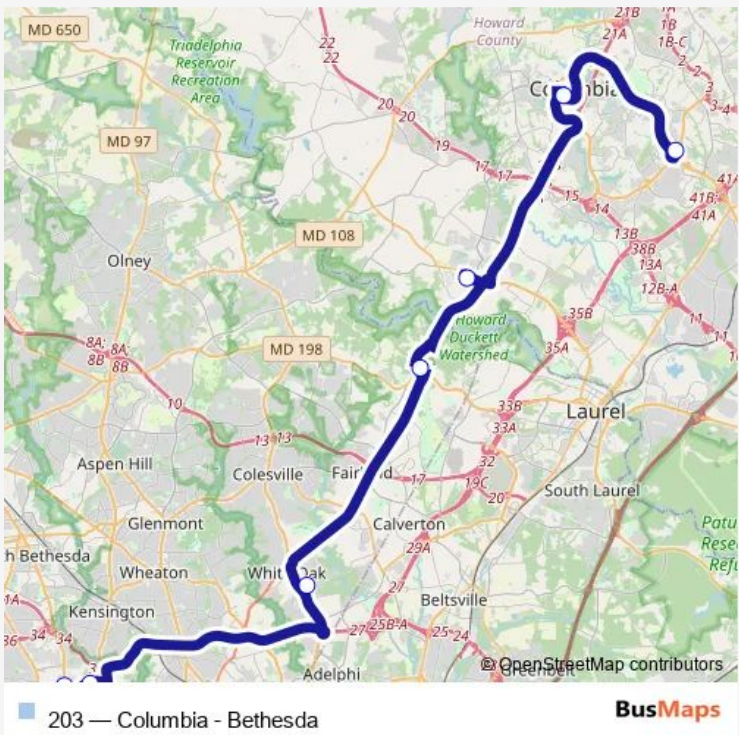

**Bus 203 Columbia - Bethesda**

[Go to website](#)

**Direction**  
 Rockville Pike & South DR fs sb — Snowden River Park & Ride  
 7 stops  
[Open route schedule](#)

- Rockville Pike & South DR fs sb
- Jones Bridge RD Opp. University RD fs eb
- Food & Drug Administration (White OAK - Bldg 1)
- Burtonsville Park & Ride
- Scaggsville Park & Ride
- Columbia Mall & South Ring RD eb
- Snowden River Park & Ride

Route schedule  
 Rockville Pike & South DR fs sb — Snowden River Park & Ride

Monday	15:40-17:40
Tuesday	15:40-17:40
Wednesday	15:40-17:40
Thursday	15:40-17:40
Friday	15:40-17:40
Saturday	—
Sunday	—

**Route info**  
 Direction: Rockville Pike & South DR fs sb  
 Stops: 7  
 Trip Duration: 1 hour 28 min

**Direction**

Snowden River Park &amp; Ride — Rockville Pike &amp; North Wood Rd

8 stops

[Open route schedule](#)

Snowden River Park &amp; Ride

Columbia Mall &amp; Ring RD wb

Scaggsville Park &amp; Ride

Burtonsville Park &amp; Ride

Monday 05:20-07:20

Tuesday 05:20-07:20

Wednesday 05:20-07:20

Thursday 05:20-07:20

Friday 05:20-07:20

Saturday —

Sunday —

**Route info**