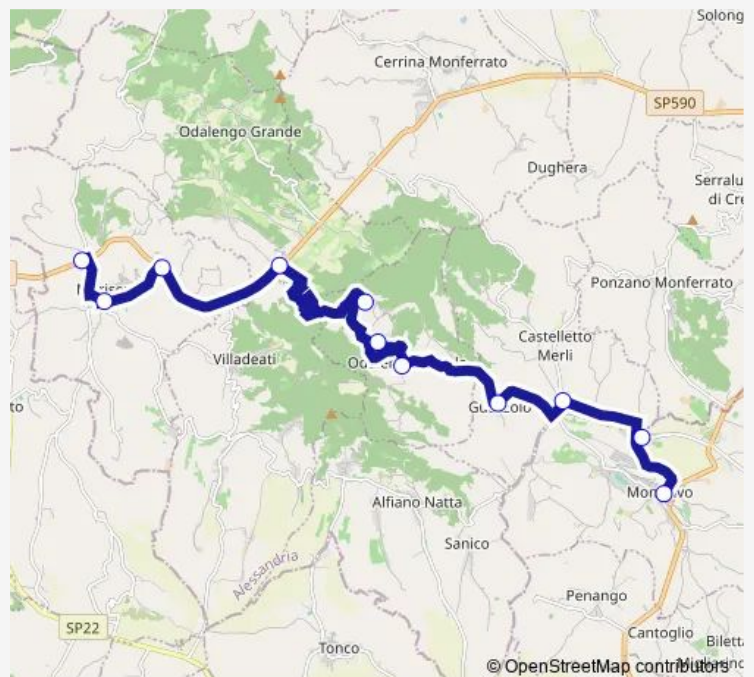

—

Sunday

—

Route info

Direction: Moncalvo - Piazza Romita

Stops: 11

Trip Duration: 0 hour 40 min

203 — Murisengo-Pozzo-Moncalvo

Direction

Murisengo - Localita' Gallo - VIA Torino — Moncalvo - Piazza Romita

11 stops

[Open route schedule](#)

Murisengo - Localita' Gallo - VIA Torino

Murisengo

Murisengo - SAN Candido

Odalengo Grande - Frazione Pozzo

Moncalvo - Piazza Romita

Route schedule

Murisengo - Localita' Gallo - VIA Torino — Moncalvo - Piazza Romita

Monday —

Tuesday —

Wednesday —

Thursday 09:00

Friday —

Saturday —

Sunday —

Route info

Direction: Murisengo - Localita' Gallo - VIA Torino

Stops: 11

Trip Duration: 0 hour 38 min

203 Bus time schedules and route maps are available in an offline PDF at busmaps.com. Use the busmaps.com website to see live bus times, train schedule or subway schedule, and step-by-step directions for all public transit in Odalengo Piccolo