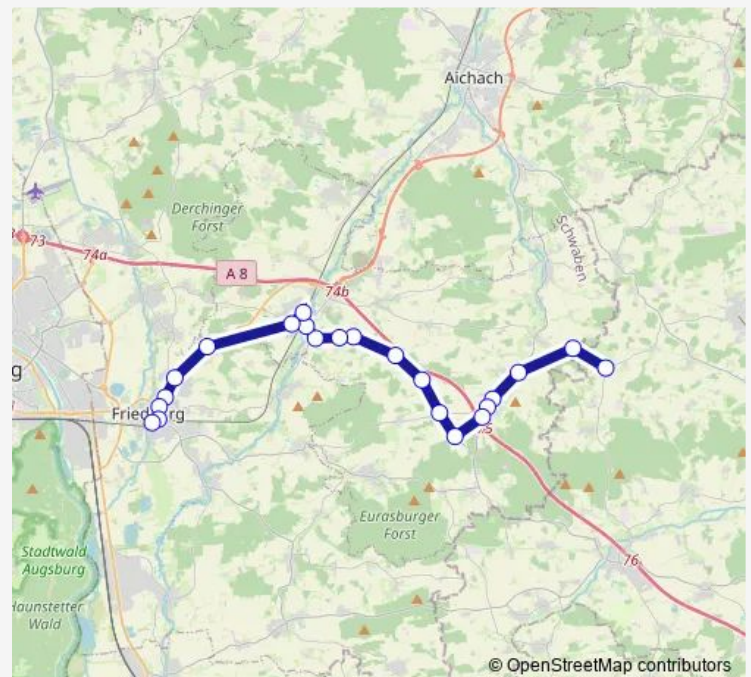

Saturday —

Sunday —

Route info

Direction: Friedberg (b Augsburg)

Stops: 22

Trip Duration: 0 hour 52 min

© OpenStreetMap contributors

Direction

Dasing — Kiemertshofen

16 stops

[Open route schedule](#)

Dasing

Dasing, Wessiszeller Straße

Dasing, Sankt Franziskus

Wessiszell, Siedlung

Wessiszell, Ort

Thursday 16:44

Friday 16:44

Saturday —

Sunday —

Route info

Direction: Dasing

Stops: 16

Trip Duration: 0 hour 36 min