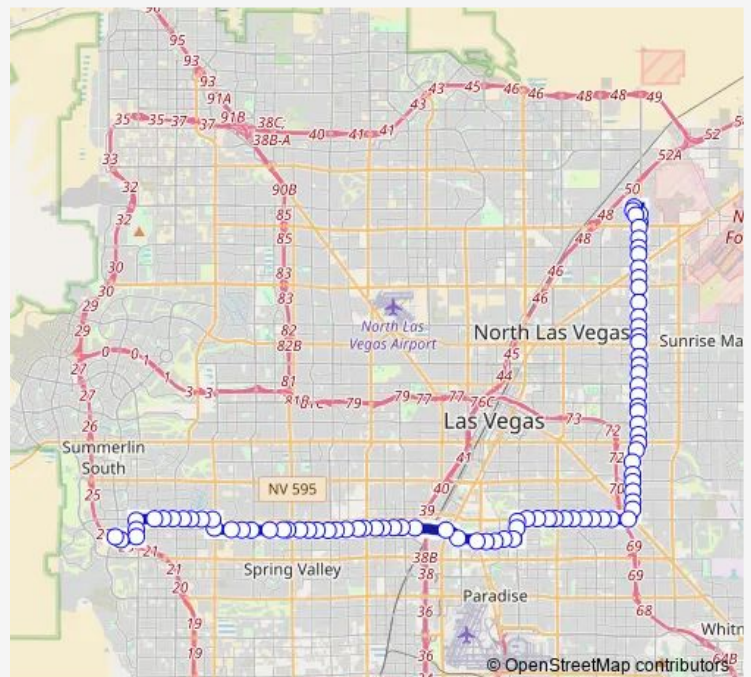

SB Lamb after Colton

Lamb @ Cheyenne (S)

SB Lamb before Alto

SB Lamb after Cartier

SB Lamb after Carey

SB Lamb after Judson

SB Lamb before Lake Mead

SB Lamb after Tonopah

SB Lamb after Owens

SB Lamb after Monroe

SB Lamb after Washington

Route schedule

NB Lamb after Craig — NB Town Center before Twain

Monday 03:54-23:07

Tuesday 03:54-23:07

Wednesday 03:54-23:07

Thursday 03:54-23:07

Friday 03:54-23:07

Saturday 04:06-23:07

Sunday 04:19-23:07

Route info

Direction: NB Lamb after Craig

Stops: 86

Trip Duration: 1 hour 53 min

SB Lamb after Wyoming

SB Lamb after Baltimore

SB Lamb after Sahara

SB Lamb after Karen

SB Lamb after Vegas Valley

SB Lamb after Ridgedale

WB Desert Inn after Boulder

WB Desert Inn after Sandhill