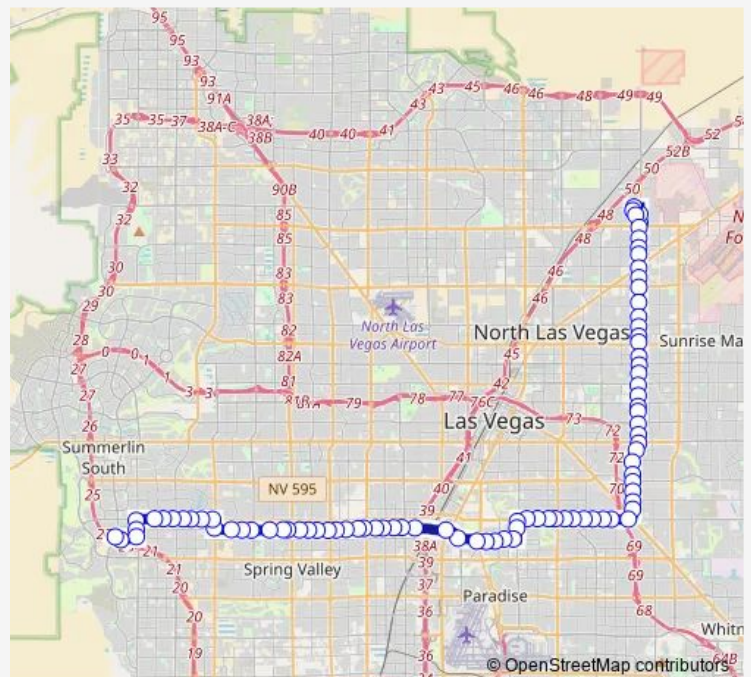

SB Lamb after Colton

Lamb @ Cheyenne (S)

SB Lamb before Alto

SB Lamb after Cartier

SB Lamb after Carey

SB Lamb after Judson

SB Lamb before Lake Mead

SB Lamb after Tonopah

SB Lamb after Owens

SB Lamb after Monroe

SB Lamb after Washington

Route schedule

NB Lamb after Craig — NB Town Center before Twain

Monday 03:54-23:07

Tuesday 03:54-23:07

Wednesday 03:54-23:07

Thursday 03:54-23:07

Friday 03:54-23:07

Saturday 04:06-23:07

Sunday 04:19-23:07

Route info

Direction: NB Lamb after Craig

Stops: 86

Trip Duration: 1 hour 42 min

SB Lamb after Wyoming

SB Lamb after Baltimore

SB Lamb after Sahara

SB Lamb after Karen

SB Lamb after Vegas Valley

SB Lamb after Ridgedale

WB Desert Inn after Boulder

WB Desert Inn after Sandhill