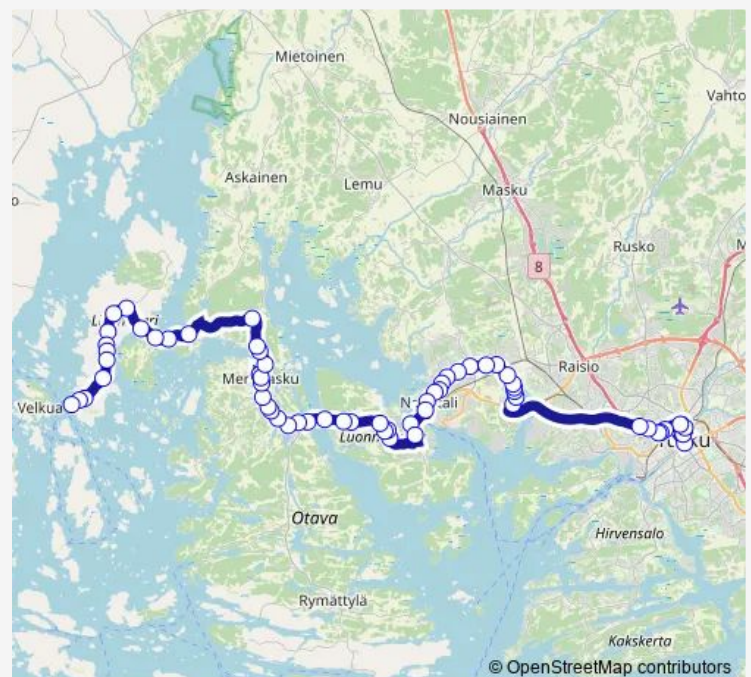

Thursday 16:45

Friday 16:45

Saturday —

Sunday —

Route info

Direction: Kauppatori E2

Stops: 63

Trip Duration: 1 hour 15 min