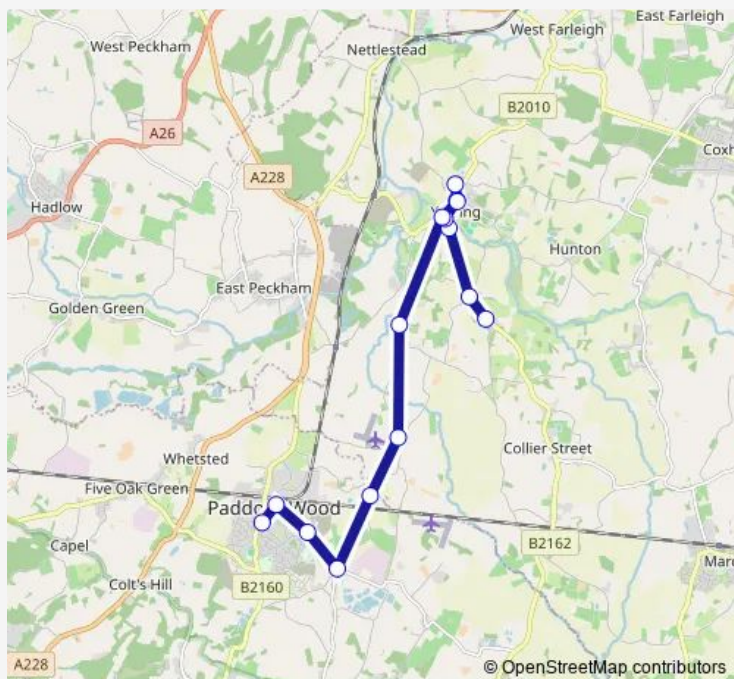

Bus 203 Benover - Yalding - Paddock Wood

[Go to website](#)

Direction

The Woolpack — Commercial Road

15 stops

[Open route schedule](#)

- The Woolpack
- Emmett Hill Lane
- Lyngs Close
- The George
- War Memorial
- Medway Avenue
- War Memorial
- Post Office
- The Chequers
- Pikefish Lane
- Five Furlongs Caravan Park
- Pearsons Green Road
- Warrington Road
- Waitrose
- Commercial Road

Route schedule

The Woolpack — Commercial Road

Monday	—
Tuesday	—
Wednesday	10:45
Thursday	—
Friday	—
Saturday	—
Sunday	—

Route info

Direction: The Woolpack

Stops: 15

Trip Duration: 0 hour 25 min

■ 203 — Benover - Yalding - Paddock Wood

Direction

Commercial Road — The Woolpack

15 stops

[Open route schedule](#)

Commercial Road

Waitrose

St Andrews Road

Pearsons Green Road

Lyngs Close

Emmett Hill Lane

The Woolpack

Route schedule

Commercial Road — The Woolpack

Monday	—
Tuesday	—
Wednesday	12:50
Thursday	—
Friday	—
Saturday	—
Sunday	—

Route info

Direction: Commercial Road