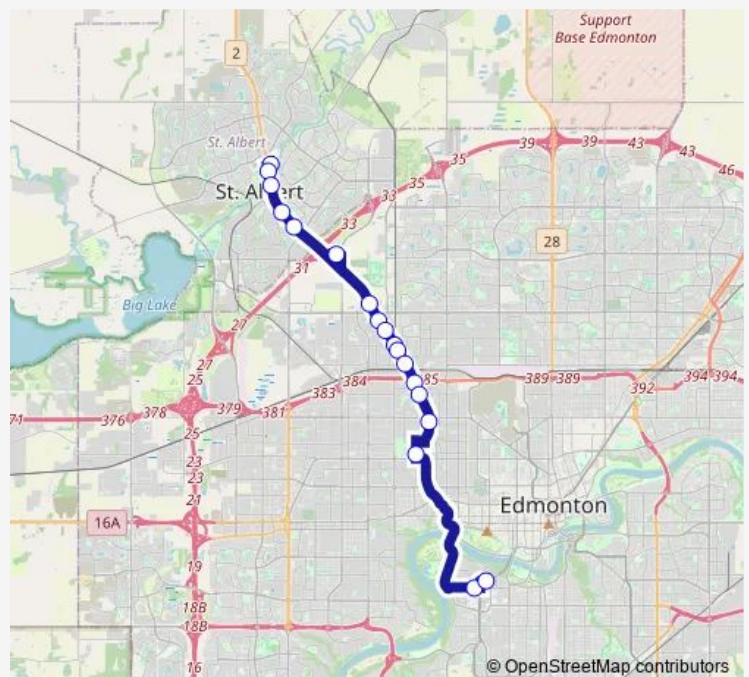

Bus 203 Uofa via Westmount

[Go to website](#)

Direction

St. Albert Centre Exchange — University Transit Centre Bay C

18 stops

[Open route schedule](#)

- St. Albert Centre Exchange
- St Albert Trail & Madison Ave
- St Albert Trail & St Anne Street
- St Albert Trail & Green Grove Dr
- St Albert Trail & Gate Avenue
- Nakî Transit Station and Park and Ride
- Mark Messier Trail & 142 Avenue
- St Albert Trail & 136 Avenue
- St Albert Trail & 134 Avenue
- St Albert Trail & 131 Avenue
- St Albert Trail & 130 Avenue
- St Albert Trail & 128 Avenue
- St Albert Trail & Yellowhead Trail
- St Albert Trail & Dovercourt Avenue
- Groat Road & 118 Avenue
- 135 Street & Coronation Road Bay I
- 116 Street & 87 Avenue
- University Transit Centre Bay C

Route schedule

St. Albert Centre Exchange — University Transit Centre Bay C

Monday	06:00-24:00
Tuesday	06:05-24:00
Wednesday	06:05-24:00
Thursday	06:05-24:00
Friday	06:05-24:00
Saturday	09:45-17:45
Sunday	—

Route info

Direction: St. Albert Centre Exchange

Stops: 18

Trip Duration: 0 hour 38 min

203 — Uofa via Westmount

Direction

University Transit Centre Bay C — St. Albert Centre Exchange

22 stops

[Open route schedule](#)

University Transit Centre Bay C

112 Street & 86 Avenue

112 Street & 84 Avenue

114 Street & 83 Avenue

114 Street & 85 Avenue

114 Street & 87 Avenue

Westmount Transit Centre Bay E