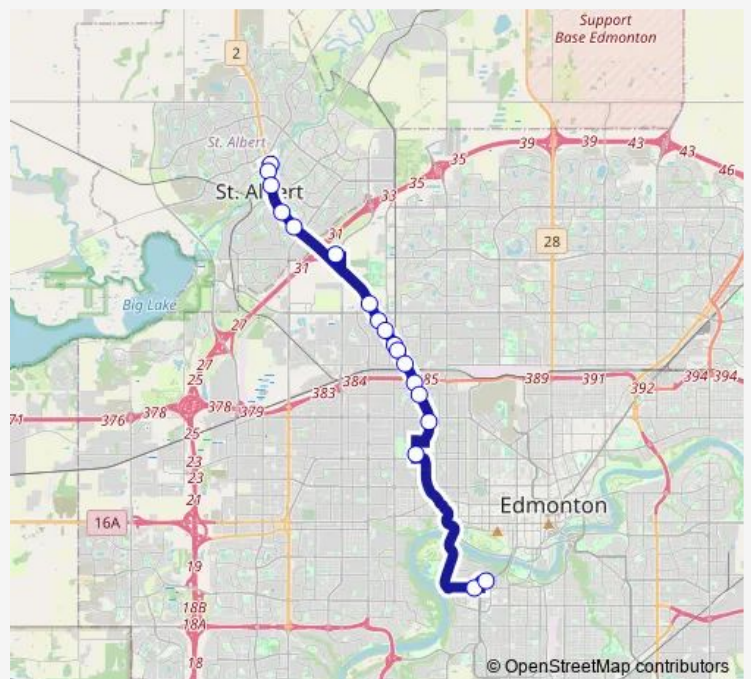

St Albert Trail & Superstore South

St Albert Trail & Gate Avenue

St Albert Trail & Sterling St

Route schedule

University Transit Centre Bay C — St. Albert Centre Exchange

Monday 06:46-00:25⁺¹

Tuesday 06:46-00:25⁺¹

Wednesday 06:46-00:25⁺¹

Thursday 06:46-00:25⁺¹

Friday 06:46-00:25⁺¹

Saturday 10:13-18:13

Sunday —

Route info

Direction: University Transit Centre Bay C

Stops: 22

Trip Duration: 0 hour 43 min

203 — Uofa via Westmount

Direction

St. Albert Centre Exchange — University Transit Centre Bay C

18 stops

[Open route schedule](#)

St. Albert Centre Exchange

St Albert Trail & Madison Ave

St Albert Trail & 131 Avenue

St Albert Trail & 130 Avenue

St Albert Trail & 128 Avenue

St Albert Trail & Yellowhead Trail

St Albert Trail & Dovercourt Avenue

Groat Road & 118 Avenue

135 Street & Coronation Road Bay I