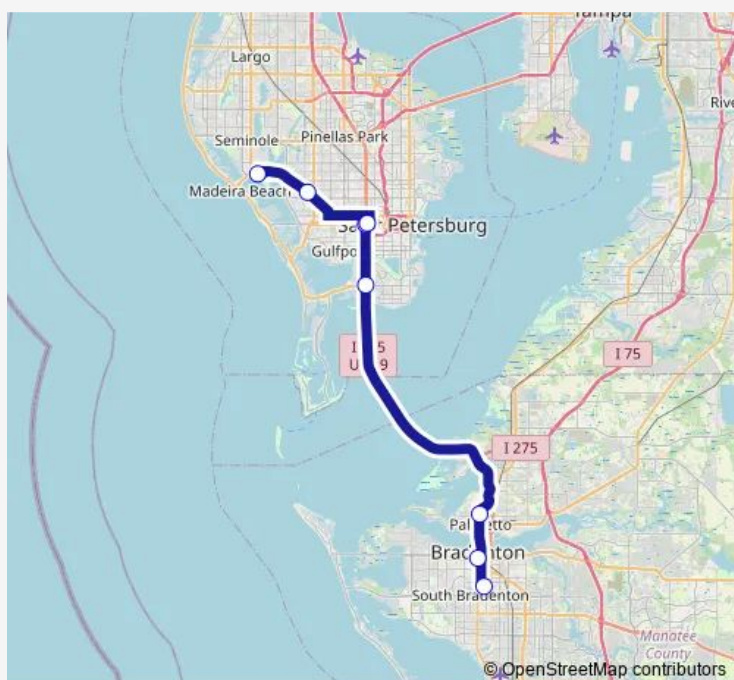

Bus 203 203 Skyway Connection

[Go to website](#)

Direction

Desoto Station Parking FOR 12 & 203 — BAY Pines VA Healthcare System

8 stops

[Open route schedule](#)

Desoto Station Parking FOR 12 & 203

Downtown Station

Palmetto Station

34th ST S/54th AVE S

34th ST S NB/1ST AV S

Psta Grand Central Station

68th ST N/Tyrone Blvd Nb

BAY Pines VA Healthcare System

Route schedule

Desoto Station Parking FOR 12 & 203 — BAY Pines VA Healthcare System

Monday	09:10-14:10
Tuesday	09:10-14:10
Wednesday	09:10-14:10
Thursday	09:10-14:10
Friday	09:10-14:10
Saturday	—
Sunday	—

Route info

Direction: Desoto Station Parking FOR 12 & 203

Stops: 8

Trip Duration: 1 hour 13 min

203 — 203 Skyway Connection

Direction

BAY Pines VA Healthcare System — Desoto Station Parking FOR 12 & 203

7 stops

[Open route schedule](#)

BAY Pines VA Healthcare System

68th ST S/Tyrone Blvd Sb

Psta Grand Central Station