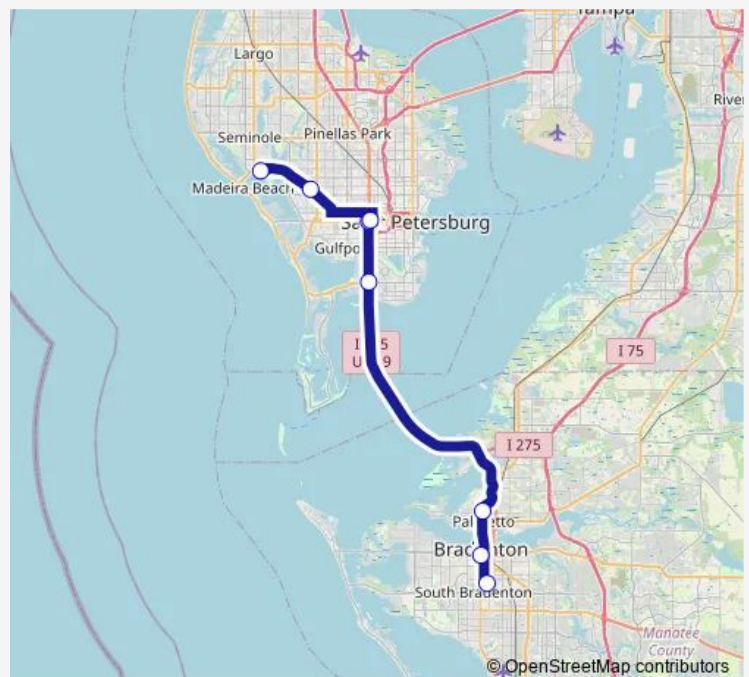

Bus 203 203 Skyway Connection

[Go to website](#)

Direction

Desoto Station Parking FOR 12 & 203 — BAY Pines VA Healthcare System

8 stops

[Open route schedule](#)

Desoto Station Parking FOR 12 & 203

Downtown Station

Palmetto Station

34th ST S/54th AVE S

34th ST S NB/1ST AV S

Psta Grand Central Station

68th ST N/Tyrone Blvd Nb

BAY Pines VA Healthcare System

Route schedule

Desoto Station Parking FOR 12 & 203 — BAY Pines VA Healthcare System

Monday 09:10-14:10

Tuesday 09:10-14:10

Wednesday 09:10-14:10

Thursday 09:10-14:10

Friday 09:10-14:10

Saturday —

Sunday —

Route info

Direction: Desoto Station Parking FOR 12 & 203

Stops: 8

Trip Duration: 1 hour 13 min

Direction

BAY Pines VA Healthcare System — Desoto Station Parking FOR 12 & 203

7 stops

[Open route schedule](#)

BAY Pines VA Healthcare System