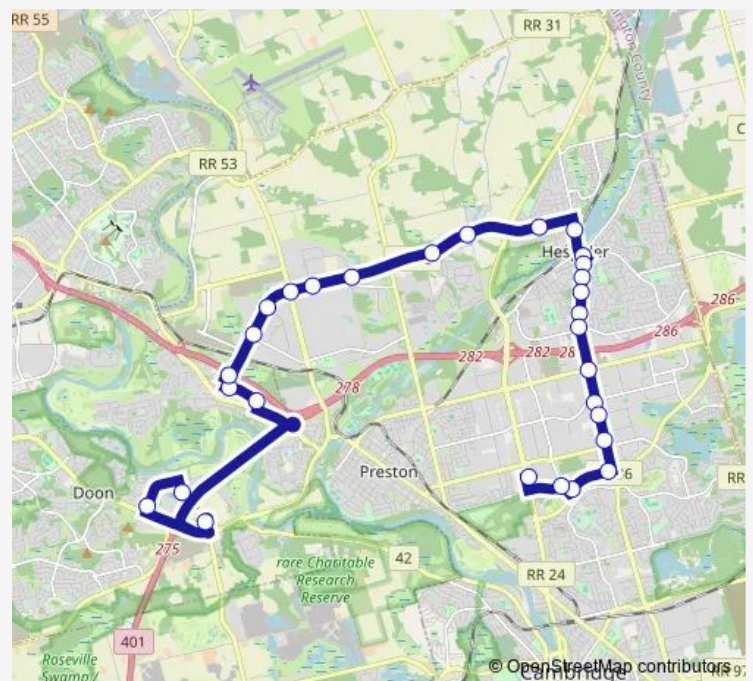

Franklin / Thomas

Franklin / Winston

Franklin / Holiday Inn Dr.

Route schedule

Conestoga College Doon Campus - Door 3 — Cambridge Centre Station

Monday 06:20-22:50

Tuesday 06:20-22:50

Wednesday 06:20-22:50

Thursday 06:20-22:50

Friday 06:20-22:50

Saturday 07:10-21:30

Sunday 09:40-21:30

Route info

Direction: Conestoga College Doon Campus - Door 3

Stops: 29

Trip Duration: 0 hour 56 min

Cambridge Centre Station

Direction

Cambridge Centre Station — Sportsworld Station

26 stops

[Open route schedule](#)

Cambridge Centre Station

Conestoga / Conestoga Transit Garage

Conestoga / Lena