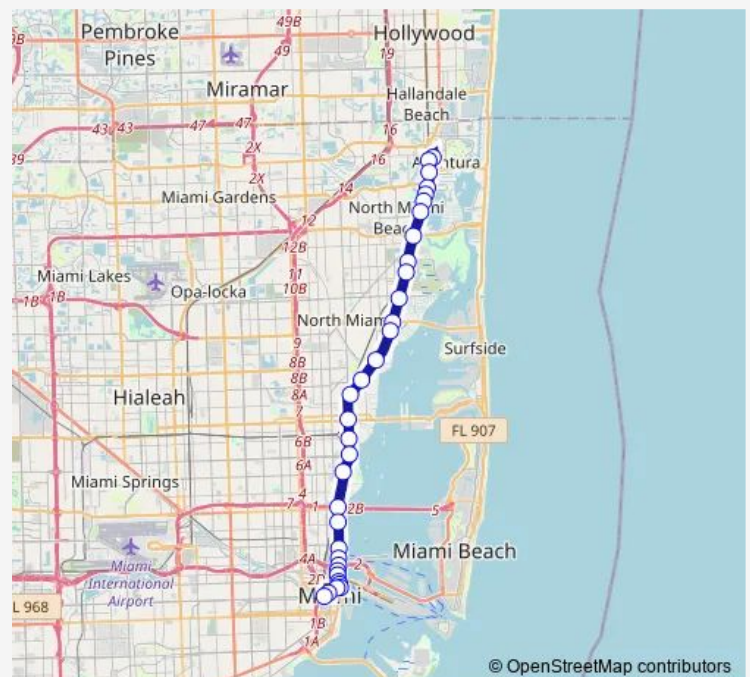

Biscayne BD & NE 62 St

Biscayne BD & NE 54 St

Biscayne Blvd & NE 36 St

Route schedule

BUS Terminal AT Aventura Mall — CBD Terminal @ SW 1 AV OP Federal B

Monday 06:00-18:22

Tuesday 06:00-18:22

Wednesday 06:00-18:22

Thursday 06:00-18:22

Friday 06:00-18:22

Saturday —

Sunday —

Route info

Direction: BUS Terminal AT Aventura Mall

Stops: 33

Trip Duration: 1 hour 19 min

203 — Downtown-Aventura VIA Biscayne Blvd

Biscayne BD & NE 30 St

Biscayne BD & NE 19 St

Biscayne Blvd & NE 15 St

Biscayne Blvd & NE 13 St

Biscayne BD & NE 11 St

Biscayne BD & NE 9 St

Biscayne BD & NE 6 St

Biscayne BD & NE 5 St

Biscayne BD & NE 3 St

NE 3 ST & NE 2 Av

NW 1 ST @ N Miami Av

CBD Terminal @ SW 1 AV OP Federal B

Direction

CBD Terminal @ SW 1 AV OP Federal B — BUS Terminal AT Aventura Mall

35 stops