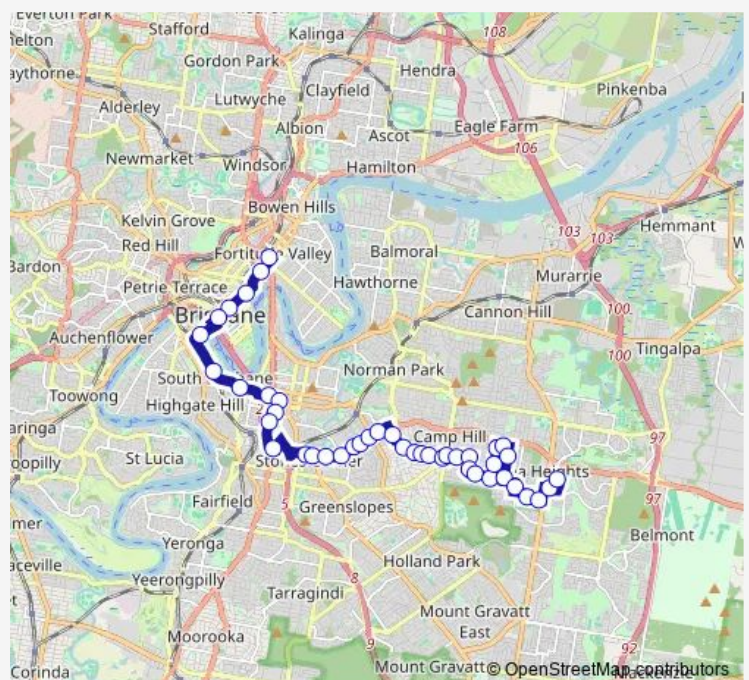

Woolloongabba station, platform 2

Jurgens St at Woolloongabba, stop E

Jurgens St at Balaclava Street, stop 10

Ipswich Rd at Broadway, stop 10a

O'Keefe St near Wolseley St

Old Cleveland Rd at Stones Corner Library

Old Cleveland Rd at Edith Street, stop 17a

Old Cleveland Rd at Panitya Street, stop 18

Old Cleveland Rd at Coorparoo West Stop 19

Old Cleveland Rd at Saint Leonards Street Stop 21

Old Cleveland Rd at Macaulay Street Stop 22

Old Cleveland Rd at Coorparoo Stop 23

Old Cleveland Rd at Coorparoo Primary

Route schedule

Warner Street Stop 204 near Ann St — Carindale Shopping Centre Interchange

Monday	08:15-18:55
Tuesday	08:15-18:55
Wednesday	08:15-18:55
Thursday	08:15-18:55
Friday	08:15-18:55
Saturday	08:40-17:40
Sunday	—

Route info

Direction: Warner Street Stop 204 near Ann St

Stops: 43

Trip Duration: 0 hour 56 min

203 — Carindale - City/Valley

Leicester St at Halstead Street

Leicester St near York St

Newman Ave at Kelsey Street, stop 35