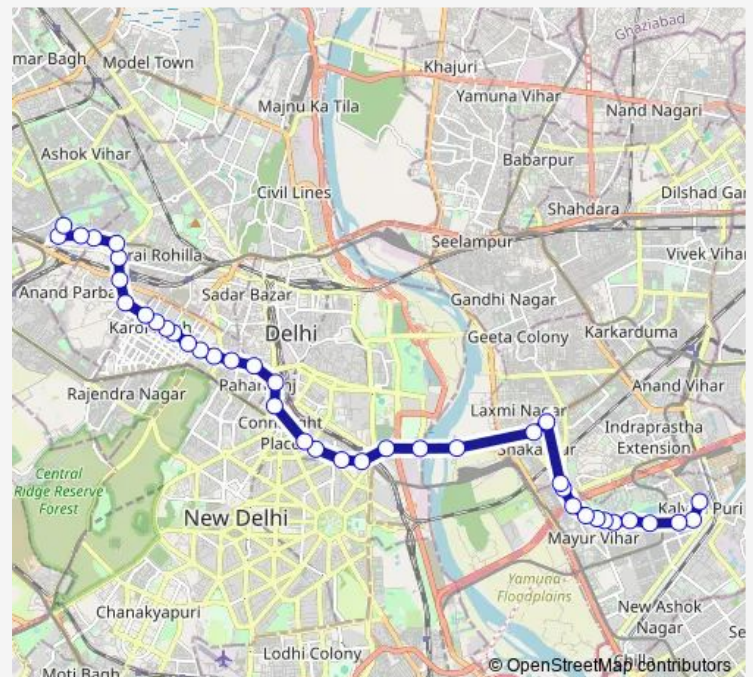

Bus 351down

[Go to website](#)

Direction

Kalyan Puri Terminal — Inderlok Metro Station

40 stops

[Open route schedule](#)

- Kalyan Puri Terminal
- Super Bazar
- Chand Cinema
- Trilokpuri Block 13
- Kotla Village
- ITI Khichiripur
- Pocket-5 Mayur Vihar Ph-1
- Shashi Garden Xing
- P S Pandav Nagar
- Patparganj
- Mother Dairy
- Ganesh Nagar
- Shakarpur
- Laxmi Nagar
- Rainy Well
- Delhi Secretariat
- Ito
- Tilak Bridge
- Mandi House
- Modern School
- Barakhamba Metro Station

Route schedule

Kalyan Puri Terminal — Inderlok Metro Station

Monday	06:40-22:10
Tuesday	06:40-22:10
Wednesday	06:40-22:10
Thursday	06:40-22:10
Friday	06:40-22:10
Saturday	06:40-22:10
Sunday	06:40-22:10

Route info

Direction: Kalyan Puri Terminal

Stops: 40

Trip Duration: 1 hour 18 min

■ 351down

BusMaps

Marina

New Delhi Railway Station Gate 1

Dispensary Paharganj