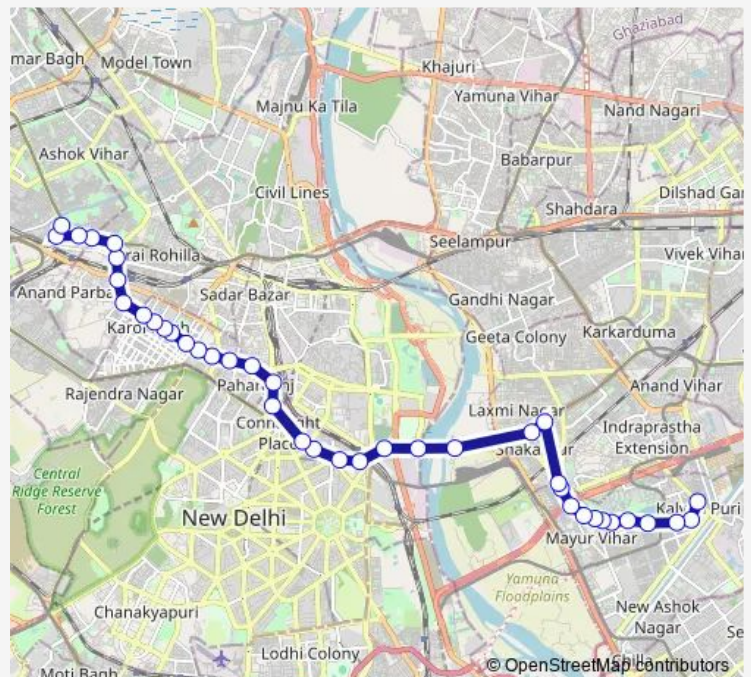

### Direction

Kalyan Puri Terminal — Inderlok Metro Station

40 stops

[Open route schedule](#)

- Kalyan Puri Terminal
- Super Bazar
- Chand Cinema
- Trilokpuri Block 13
- Kotla Village
- ITI Khichiripur
- Pocket-5 Mayur Vihar Ph-1
- Shashi Garden Xing
- P S Pandav Nagar
- Patparganj
- Mother Dairy
- Ganesh Nagar
- Shakarpur
- Laxmi Nagar
- Rainy Well
- Delhi Secretariat
- Ito
- Tilak Bridge
- Mandi House
- Modern School
- Barakhamba Metro Station

### Route schedule

Kalyan Puri Terminal — Inderlok Metro Station

Monday	06:40-22:10
Tuesday	06:40-22:10
Wednesday	06:40-22:10
Thursday	06:40-22:10
Friday	06:40-22:10
Saturday	06:40-22:10
Sunday	06:40-22:10

### Route info

Direction: Kalyan Puri Terminal

Stops: 40

Trip Duration: 1 hour 18 min

■ 351down

BusMaps

Marina

New Delhi Railway Station Gate 1