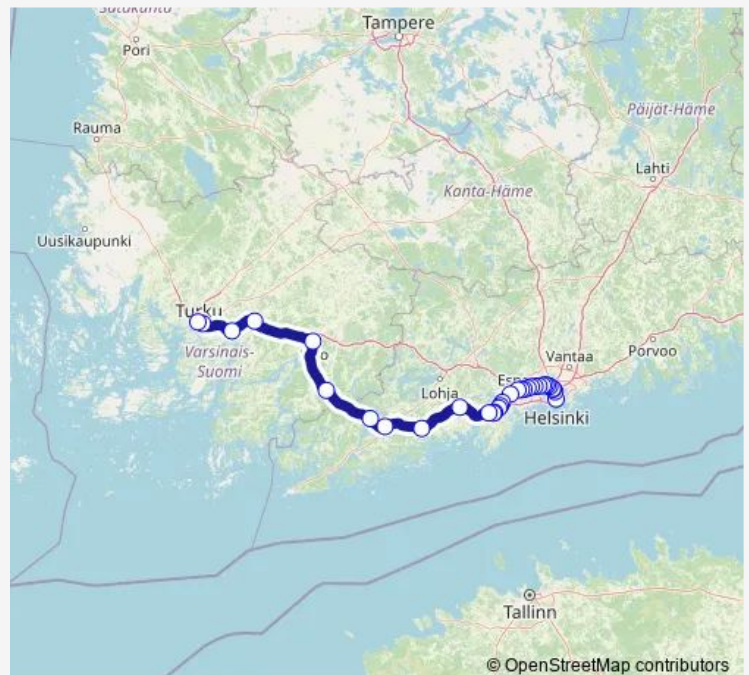

Long Distance Trains IC 955 Helsinki - Turku

[Go to website](#)

Direction

undefined — undefined

0 stops

[Open route schedule](#)

Route schedule

undefined — undefined

Monday	—
Tuesday	—
Wednesday	13:35
Thursday	—
Friday	—
Saturday	13:35
Sunday	13:35

Route info

Direction:

Stops: 0

Trip Duration: — min

■ IC 955 — Helsinki - Turku

Direction

undefined — undefined