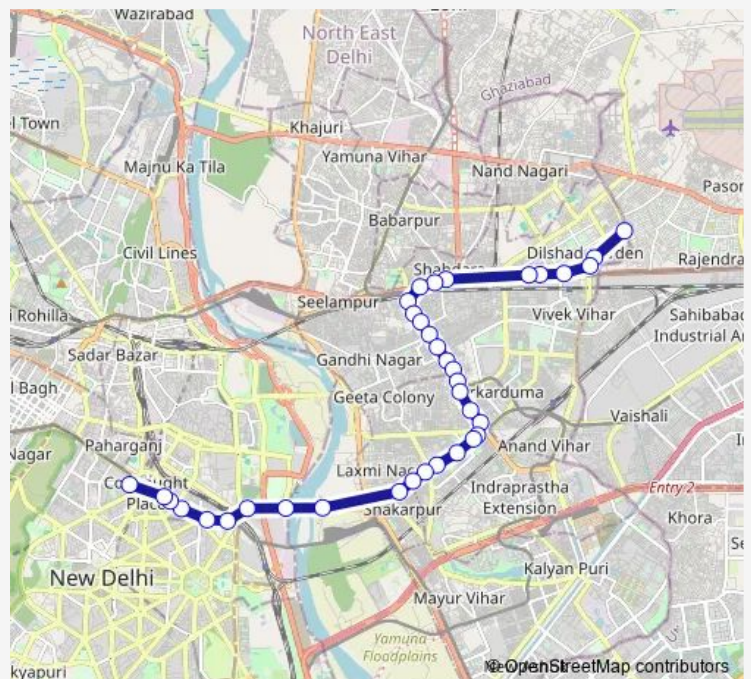

Jagatpuri F-Block

Gagan Vihar

Karkardooma Crossing

Route schedule

New Seema Puri Depot Cluster — Shivaji Stadium Terminal

Monday 06:35-22:11

Tuesday 06:35-22:11

Wednesday 06:35-22:11

Thursday 06:35-22:11

Friday 06:35-22:11

Saturday 06:35-22:11

Sunday 06:35-22:11

Route info

Direction: New Seema Puri Depot Cluster

Stops: 36

Trip Duration: 1 hour 10 min

216cldown

BusMaps

New Rajdhani Enclave

Swasthya Vihar

Nirman Vihar

Shakarpur Crossing

Shakarpur

Laxmi Nagar