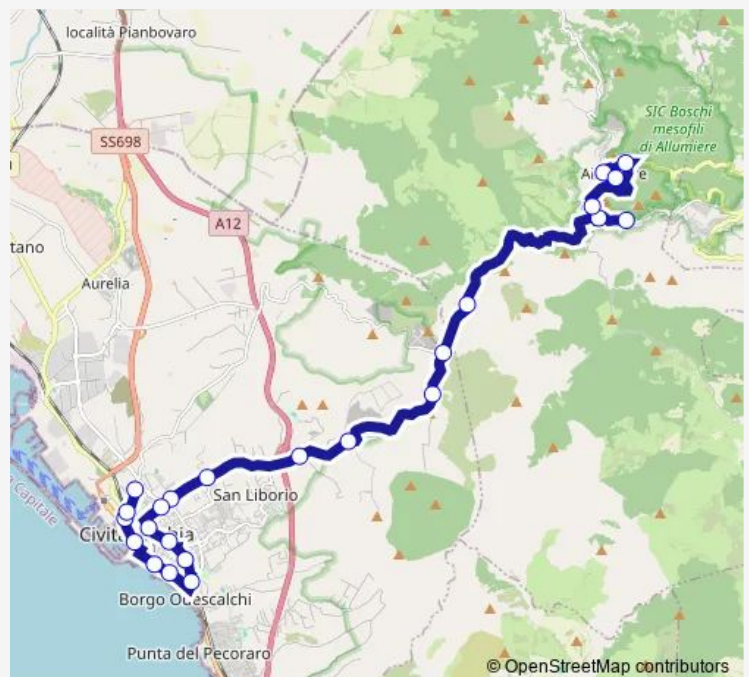

Tuesday 07:10

Wednesday 07:10

Thursday 07:10

Friday 07:10

Saturday 07:10

Sunday —

Route info

Direction: Allumiere | La Bianca # f332

Stops: 24

Trip Duration: 0 hour 50 min

CIVITAVECCHIA | Ist. Superiore G. CALAMATTA # f73

Civitavecchia | Via Braccianese (Porto) # f276

Civitavecchia | Deposito # f277

Bus time schedules and route maps are available in an offline PDF at busmaps.com. Use the busmaps.com website to see live bus times, train schedule or subway schedule, and step-by-step directions for all public transit in Civitavecchia