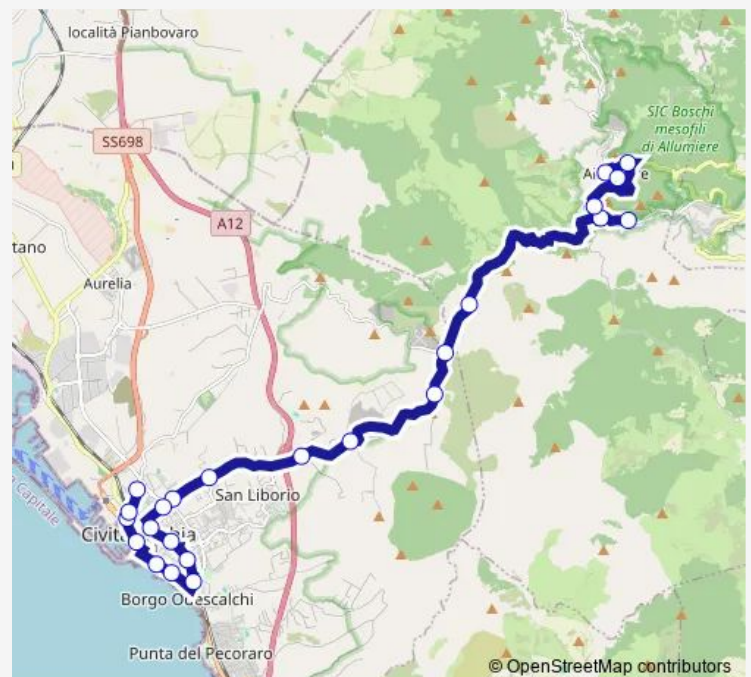

Tuesday 07:10

Wednesday 07:10

Thursday 07:10

Friday 07:10

Saturday 07:10

Sunday —

Route info

Direction: Allumiere | La Bianca # f332

Stops: 24

Trip Duration: 0 hour 41 min

Civitavecchia | Ist. Superiore G. Calamatta # f73

Civitavecchia | Via Braccianese (Porto) # f276

Civitavecchia | Deposito # f277

Bus time schedules and route maps are available in an offline PDF at busmaps.com. Use the busmaps.com website to see live bus times, train schedule or subway schedule, and step-by-step directions for all public transit in Civitavecchia