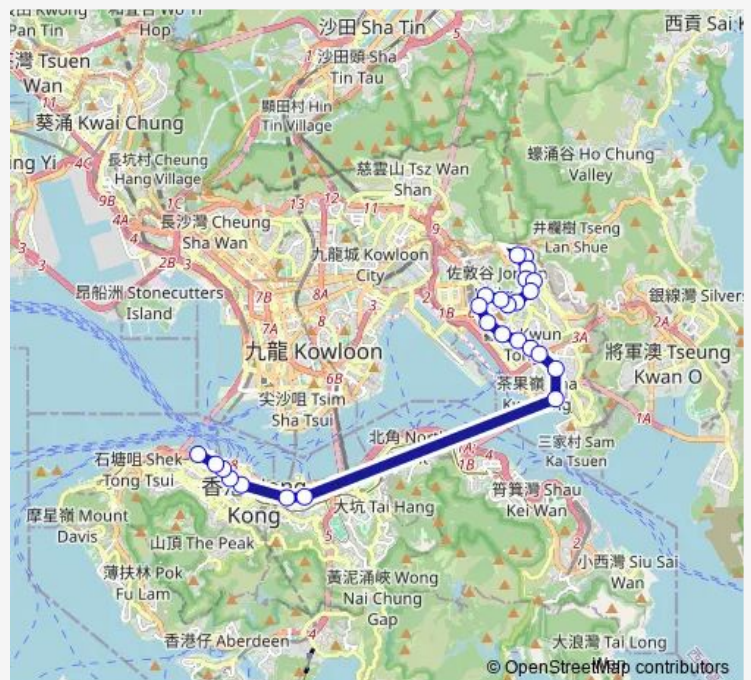

[Kmb+Ctb] ON KAY Court/
On KAY Court, Chun WAH Road[[Kmb] ON KAY Court

[Kmb+Ctb] Upper Ngau TAU KOK Estate/
Upper Ngau TAU KOK Estate, Ngau TAU KOK Road[[Kmb] Upper Ngau TAU KOK Est

Route schedule

[Kmb+Ctb] Shun LEE BUS Terminus/
Shun LEE Estate[[Kmb] Shun LEE BUS Terminus — [Ctb] Central (Macau Ferry)][[Kmb+Ctb] Macau Ferry BUS Terminus/
Central (Macau Ferry)

Monday	07:43-07:50
Tuesday	07:43-07:50
Wednesday	07:43-07:50
Thursday	07:43-07:50
Friday	07:43-07:50
Saturday	07:43-07:50
Sunday	—

Route info

Direction: [Kmb+Ctb] Shun LEE BUS Terminus/
Shun LEE Estate[[Kmb] Shun LEE BUS Terminus

Stops: 25

Trip Duration: 0 hour 56 min

[Kmb+Ctb] HAY Cheuk LAU/
Hay Cheuk LAU Garden Estate, Ngau TAU KOK Road|[Kmb] HAY Cheuk Lau

[Kmb+Ctb] Millennium City/
Millennium City, Kwun Tong Road|[Kmb] Millennium City