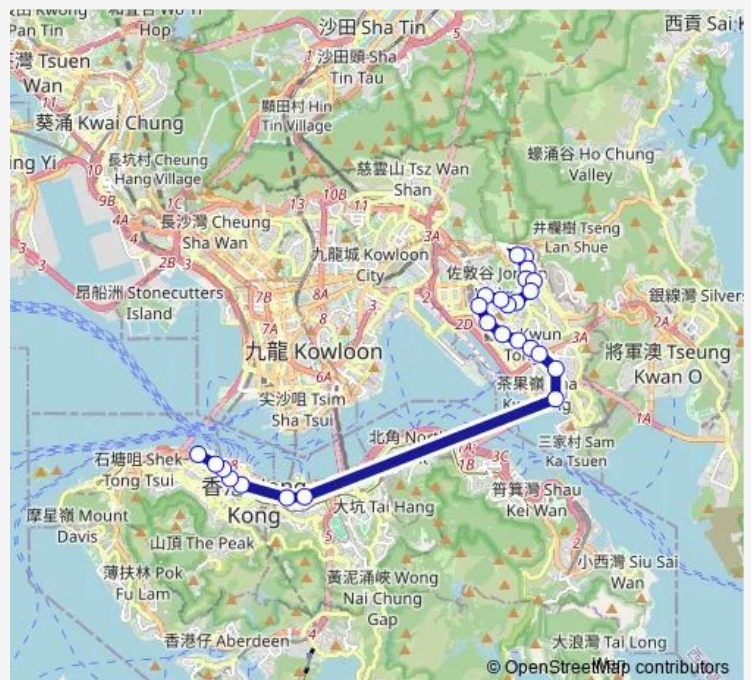

## Route schedule

[Kmb+Ctb] Shun LEE BUS Terminus/<Br>Shun LEE Estate|[Kmb] Shun LEE BUS Terminus — [Ctb] Central (Macau Ferry)|[Kmb+Ctb] Macau Ferry BUS Terminus/<Br>Central (Macau Ferry)

Monday	07:43-07:50
Tuesday	07:43-07:50
Wednesday	07:43-07:50
Thursday	07:43-07:50
Friday	07:43-07:50
Saturday	07:43-07:50
Sunday	—

## Route info

Direction: [Kmb+Ctb] Shun LEE BUS Terminus/<Br>Shun LEE Estate|[Kmb] Shun LEE BUS Terminus

Stops: 25

Trip Duration: 0 hour 54 min

[Kmb+Ctb] HAY Cheuk LAU/<Br>Hay Cheuk LAU Garden Estate, Ngau TAU KOK Road|[Kmb] HAY Cheuk Lau